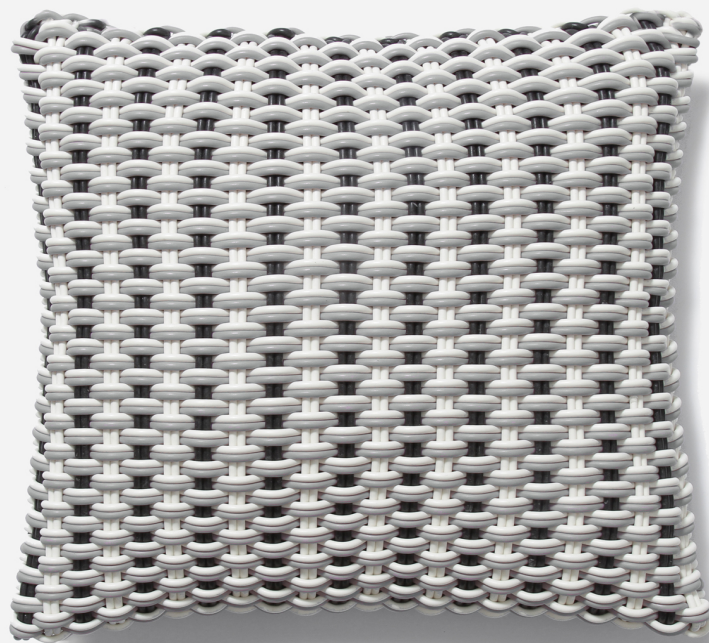

13 X 13 PILLOW

SHORE STUDIOS

MANUFACTURER
Shore Studios

ORIGIN
United Kingdom

PRODUCTION
Made to Order

DATE
2021

MATERIALS
0.5" Thick Fine Weave, High-Performance Silicone.

DIMENSIONS
L 13" x W 13"

CUSTOMIZABLE
Custom sizing and colors available, please inquire directly.