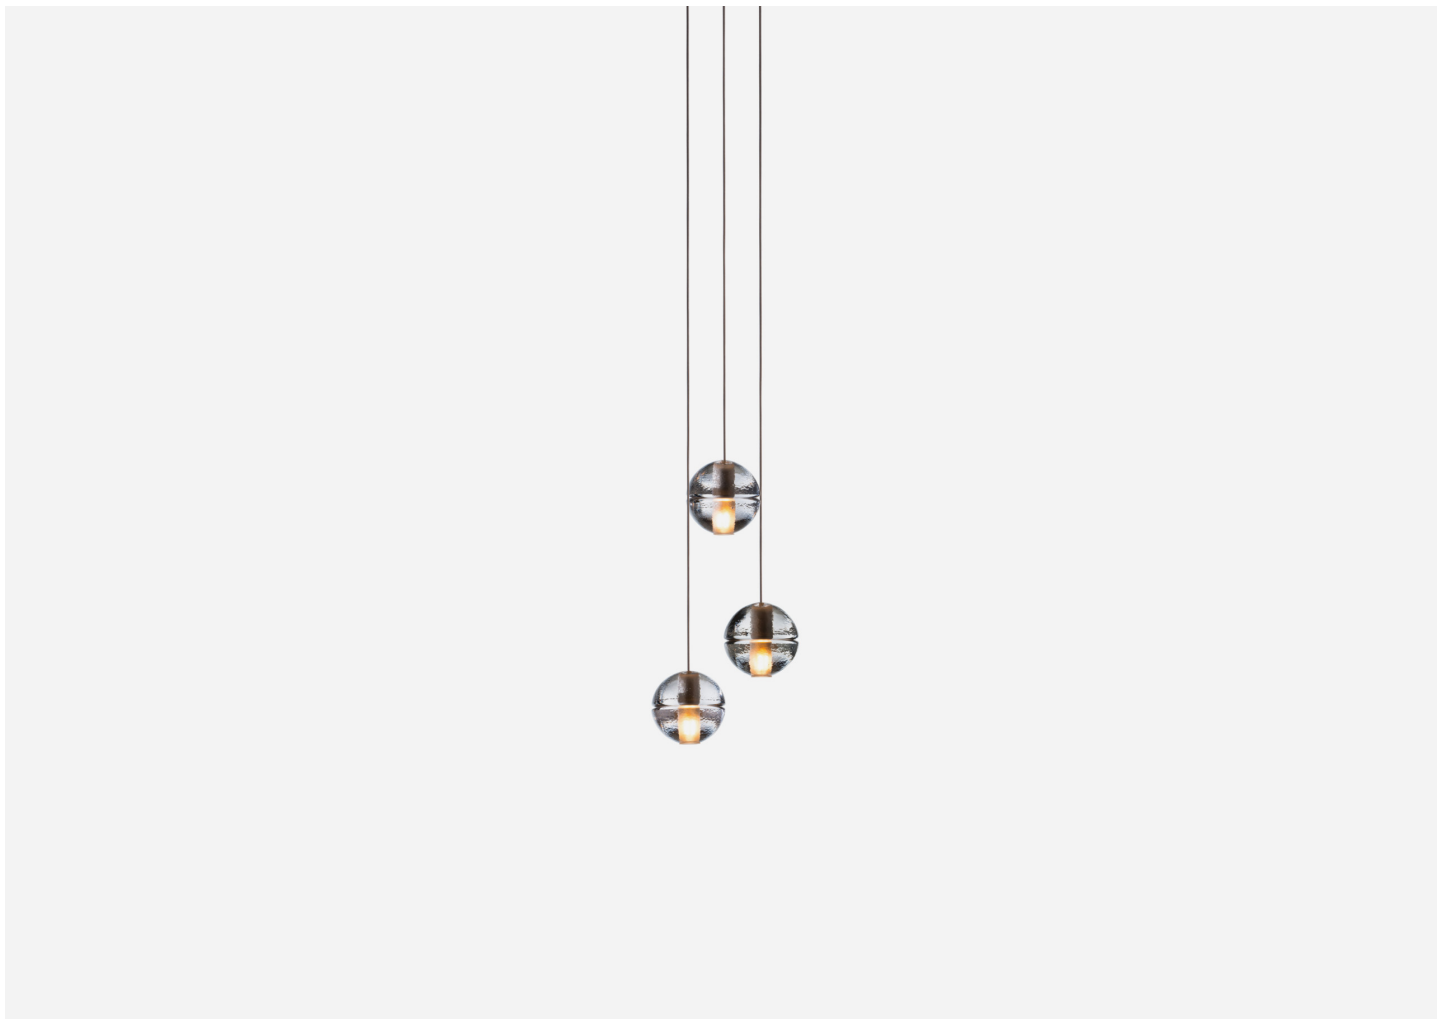

# 14.3 RANDOM

BOCCI

MANUFACTURER  
**Boocci**

ORIGIN  
**Canada**

PRODUCTION  
**Made to Order**

DATE  
**2005**

WEIGHT  
**12 lbs.**

CERTIFICATIONS  
**UL, CB, CE, UKCA, RCM.**

DISCLAIMER

LED lamping is not dimmable. Unless otherwise noted when ordering, all chandeliers will be outfitted to be xenon compatible.

MATERIALS

Cast glass, blown borosilicate glass, braided metal coaxial cable, electrical components, brushed nickel or white canopy.

DIMENSIONS

Canopy: Dia. 6" x H 1.3"

Overall Height: Site adjustable up to 10'. (Up to 100' for custom fixtures.)

ILLUMINATION

1.5W LED or 10W Xenon.

SUSPENSION

Standard suspension is site adjustable up to 10' or 20', and up to 100' for custom fixtures.