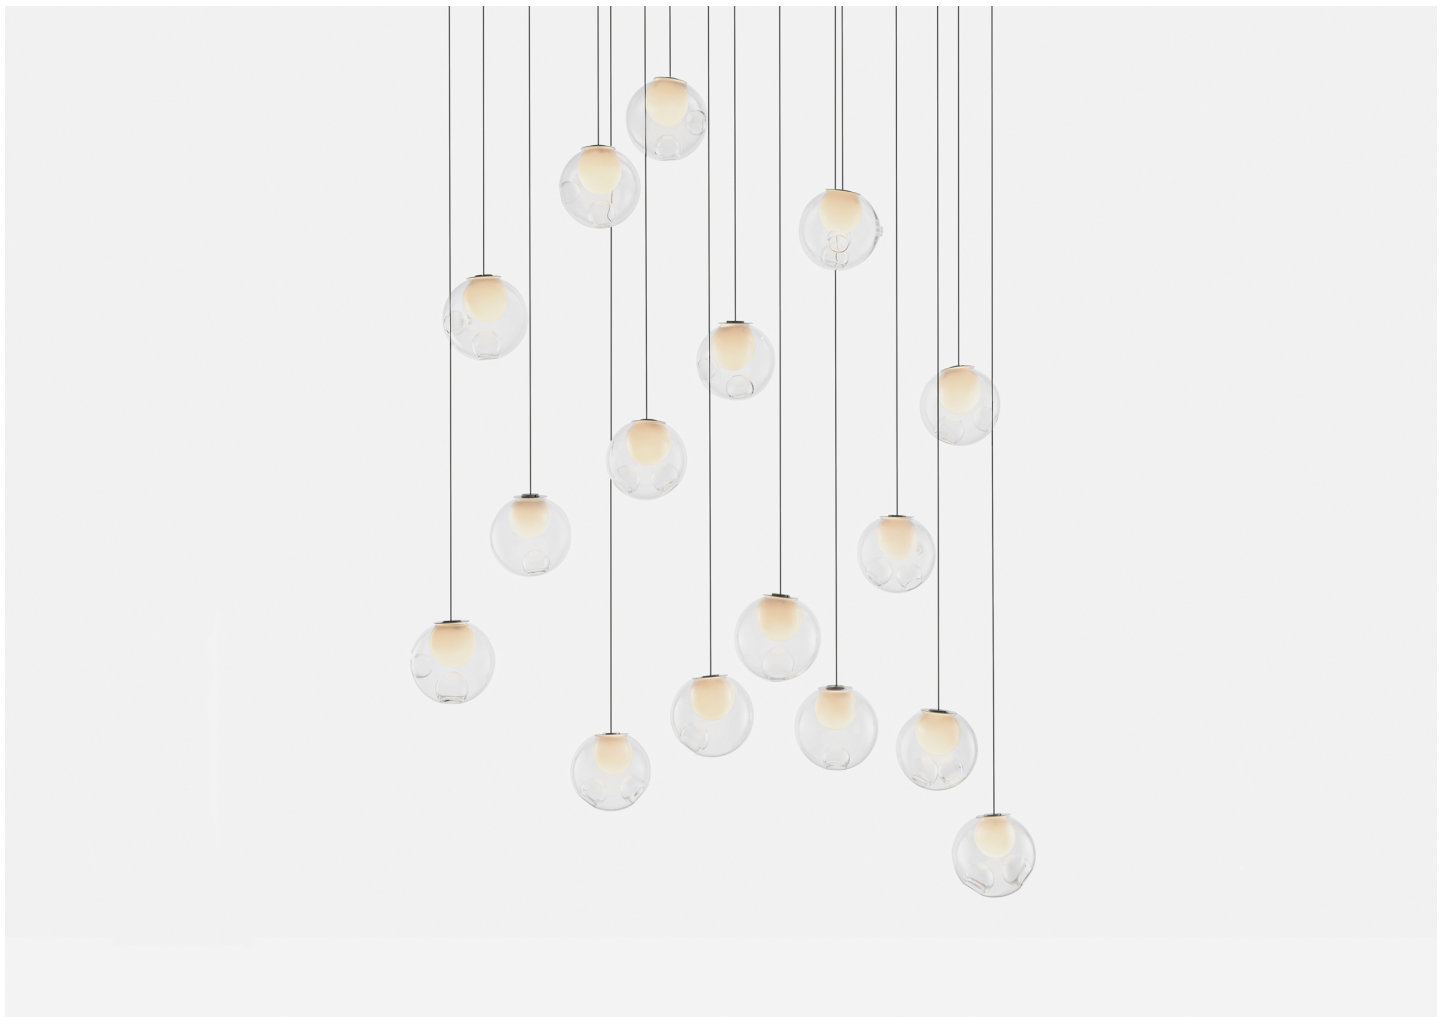

28.16 RANDOM

BOCCI

MANUFACTURER

Bocci

ORIGIN

Canada

PRODUCTION

Made to Order

WEIGHT

84 lbs.

CERTIFICATIONS

UL, CB, CE, UKCA, RCM.

MATERIALS

Blown glass, braided metal coaxial cable, electrical components.

DIMENSIONS

Square Canopy:

L 23.6" x W 23.6" x H 2"

Rectangle Canopy:

L 43.3" x W 14.6" x H 2"

Overall Height: Custom length made to order (Min: 10', Max: 100'.)

CUSTOMIZABLE

Custom globe colors available upon request.

ILLUMINATION

1.5W LED or 20W Xenon.

SUSPENSION

Pendant lengths are predetermined by the client upon order confirmation and fabricated by Bocci. The shortest and longest lengths must be specified, with a recommended minimum separation of 12" to achieve an optimal cascade effect. Bocci will then create a random selection of lengths within the provided range.

CANOPY

Square Canopy:

L 23.6" x W 23.6" x H 2"

THE FUTURE PERFECT