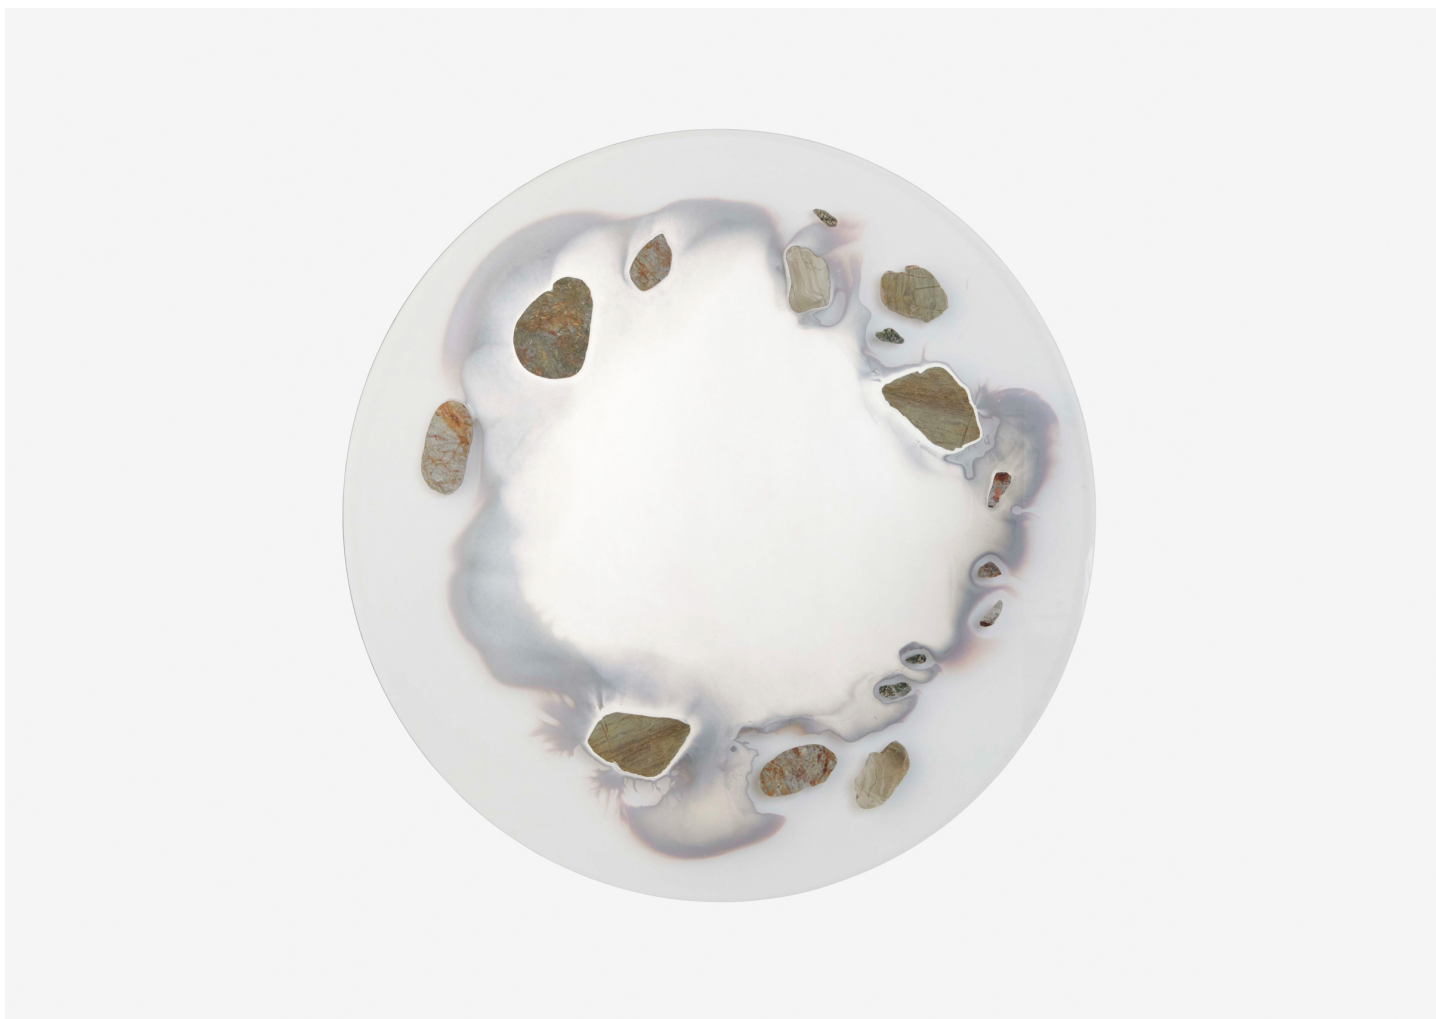

36" GEO TRANSITION MIRROR – NO. 1, 2022

CHEN CHEN & KAI WILLIAMS

DESIGNER
Chen Chen & Kai Williams

ORIGIN
United States

PRODUCTION
One of a Kind

DATE
2022

MATERIALS
Various Stones, Glass, and Steel.

DIMENSIONS
Dia. 36"