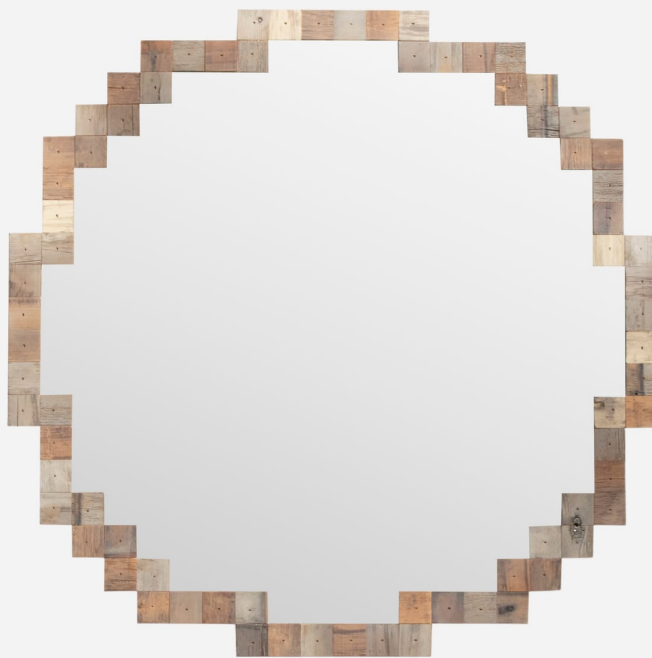

40×40 ROUND MIRROR

PIET HEIN EEK

DESIGNER
Piet Hein Eek

ORIGIN
The Netherlands

PRODUCTION
One of a Kind

DATE
2024

MATERIALS
Scrapwood, Plywood & Glass.

DIMENSIONS
Dia. 31.5"