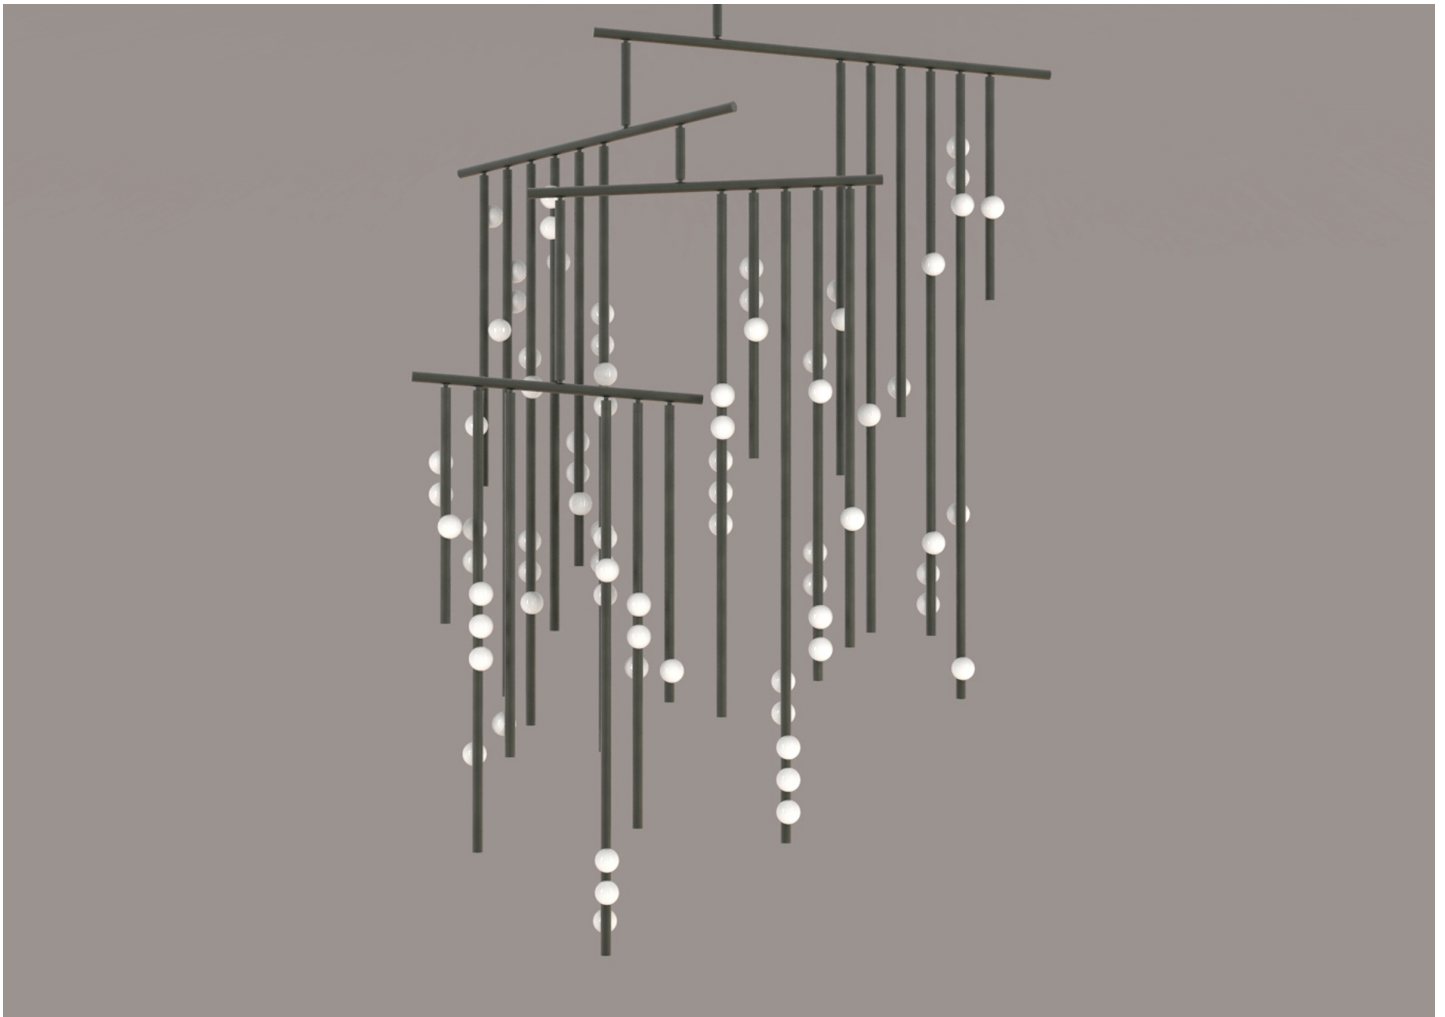

76-BULB DROP SYSTEM DS.76.01

LINDSEY ADELMAN FOR LINDSEY ADELMAN STUDIO

DESIGNER
Lindsey Adelman

MANUFACTURER
Lindsey Adelman Studio

ORIGIN
United States

PRODUCTION
Made to Order

WEIGHT
94 lbs.

CERTIFICATIONS
UL, cUL.

DISCLAIMER
Dimensions are approximate and may vary slightly due to the hand-blown nature of the glass.

MATERIALS
Machined Brass, Glass.

DIMENSIONS
Canopy: Dia. 5" x H 3"
Fixture: W 60" x D 24" x H 87"
Globes: Dia. 2.25"
Overall Height: Min 92", Max 164"

ILLUMINATION
G4, 12V, 1.2W, 2700K - Dimmable LED.

SUSPENSION
A standard 12" site adjustable stem comes included with purchase. Longer stem lengths are available at an additional cost, creating a minimum overall drop between 104" and a maximum of 164".