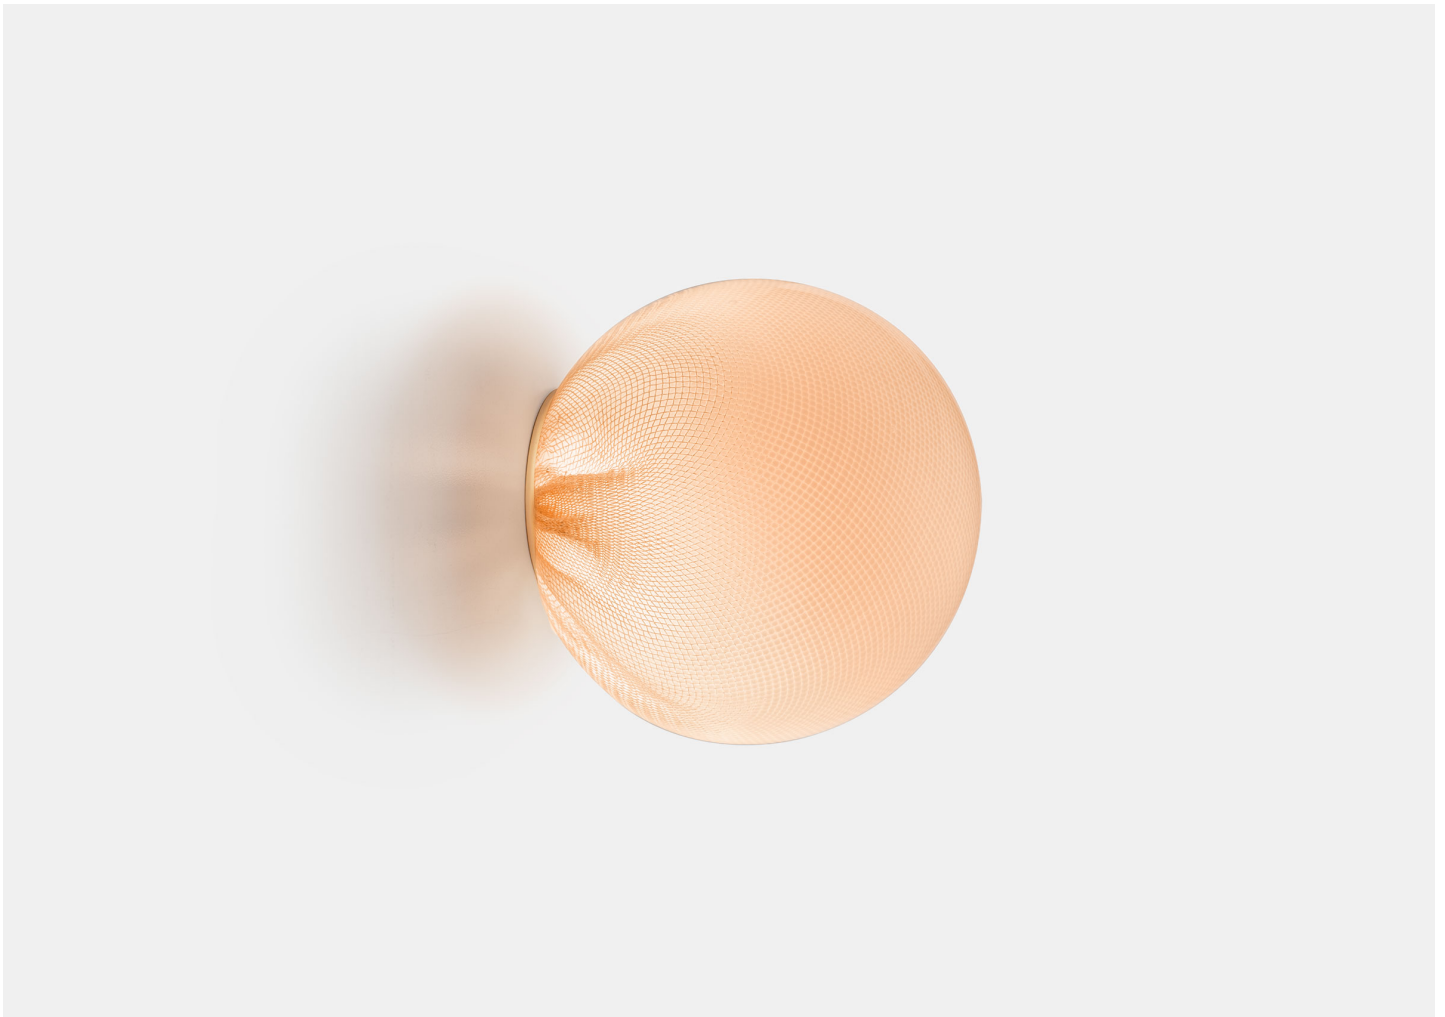

# 84S

BOCCI

MANUFACTURER  
**Bocci**

ORIGIN  
**Canada**

PRODUCTION  
**Made to Order**

WEIGHT  
**4.5 lbs.**

CERTIFICATIONS  
**UL, CB, CE, UKCA, RCM.**

MATERIALS  
**Blown glass, copper mesh.**

DIMENSIONS  
**Fixture: Dia 4.7" x H 3.5"  
Small Backplate: Dia. 2.2"  
Large Backplate: Dia. 4.5"**

ILLUMINATION  
**10W Xenon or 1.5W LED.**

BACKPLATE  
**Small Backplate: Dia. 2.2" or Large Backplate: Dia. 4.5"**