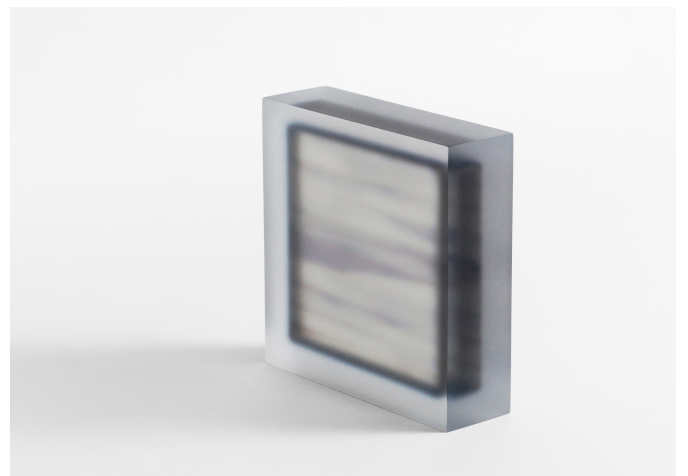

# ACRYLIC PIECE 15

RAHEE YOON

# ACRYLIC PIECE 15

RAHEE YOON

DESIGNER

Rahee Yoon

ORIGIN

South Korea

PRODUCTION

One of a Kind

DATE

2023

WEIGHT

9 lbs.

MATERIALS

Acrylic.

DIMENSIONS

L 8.8" x W 2.7" x H 8.9"