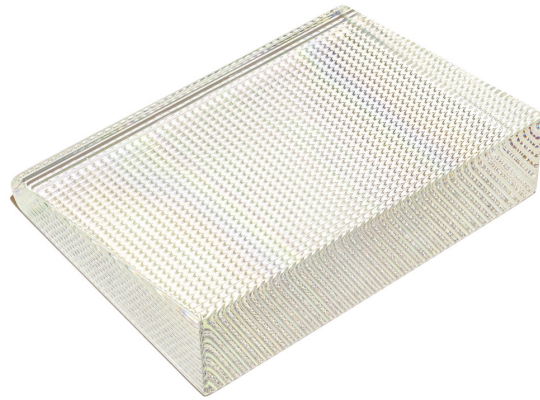

AGNES SAID  
JOHN HOGAN

DESIGNER  
John Hogan

ORIGIN  
United States

PRODUCTION  
One of a Kind

DATE  
2020

MATERIALS  
Hot Sculpted & Cold Worked Glass.

DIMENSIONS  
L 4.75" x W 1.75" x H 6.75"