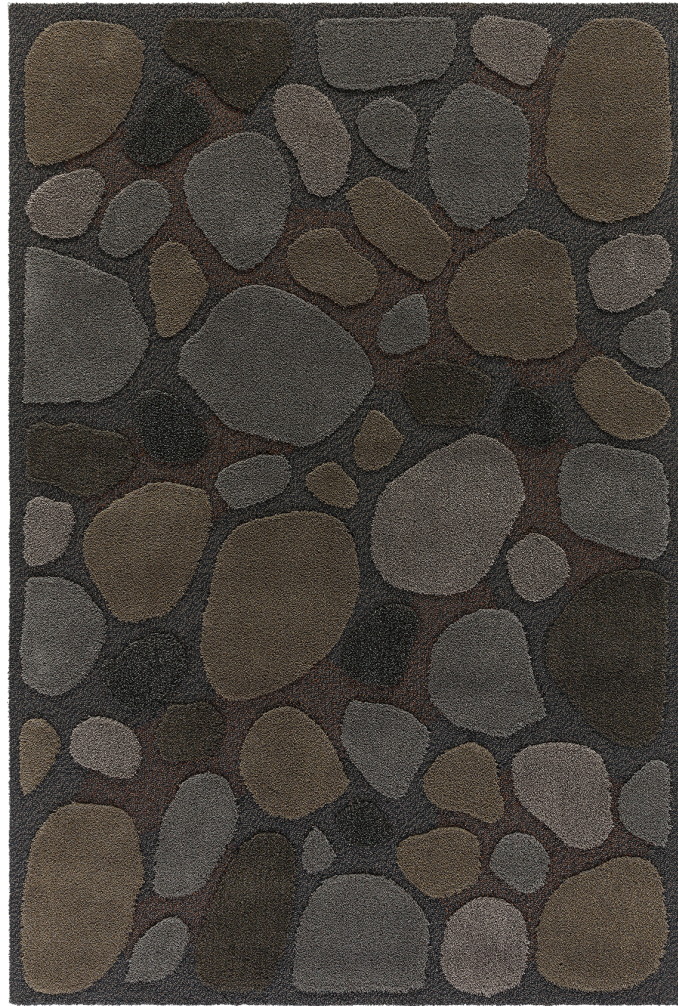

ARCHIPELAGO — NOVEMBER

GUNILLA LAGERHEM ULLBERG FOR KASTHALL

DESIGNER

Gunilla Lagerhem Ullberg

MANUFACTURER

Kasthall

ORIGIN

Sweden

PRODUCTION

Made to Order

MATERIALS

54% Wool, 44% Linen, 2% Lurex.

DIMENSIONS

Customized to order per project dimensions.

CUSTOMIZABLE

Kasthall Rugs are all made to order. Dimensions are completely customizable. Please inquire directly for more information.

CARE

Regular cleaning is important. For basic cleaning, we recommend a professional carpet cleaner.