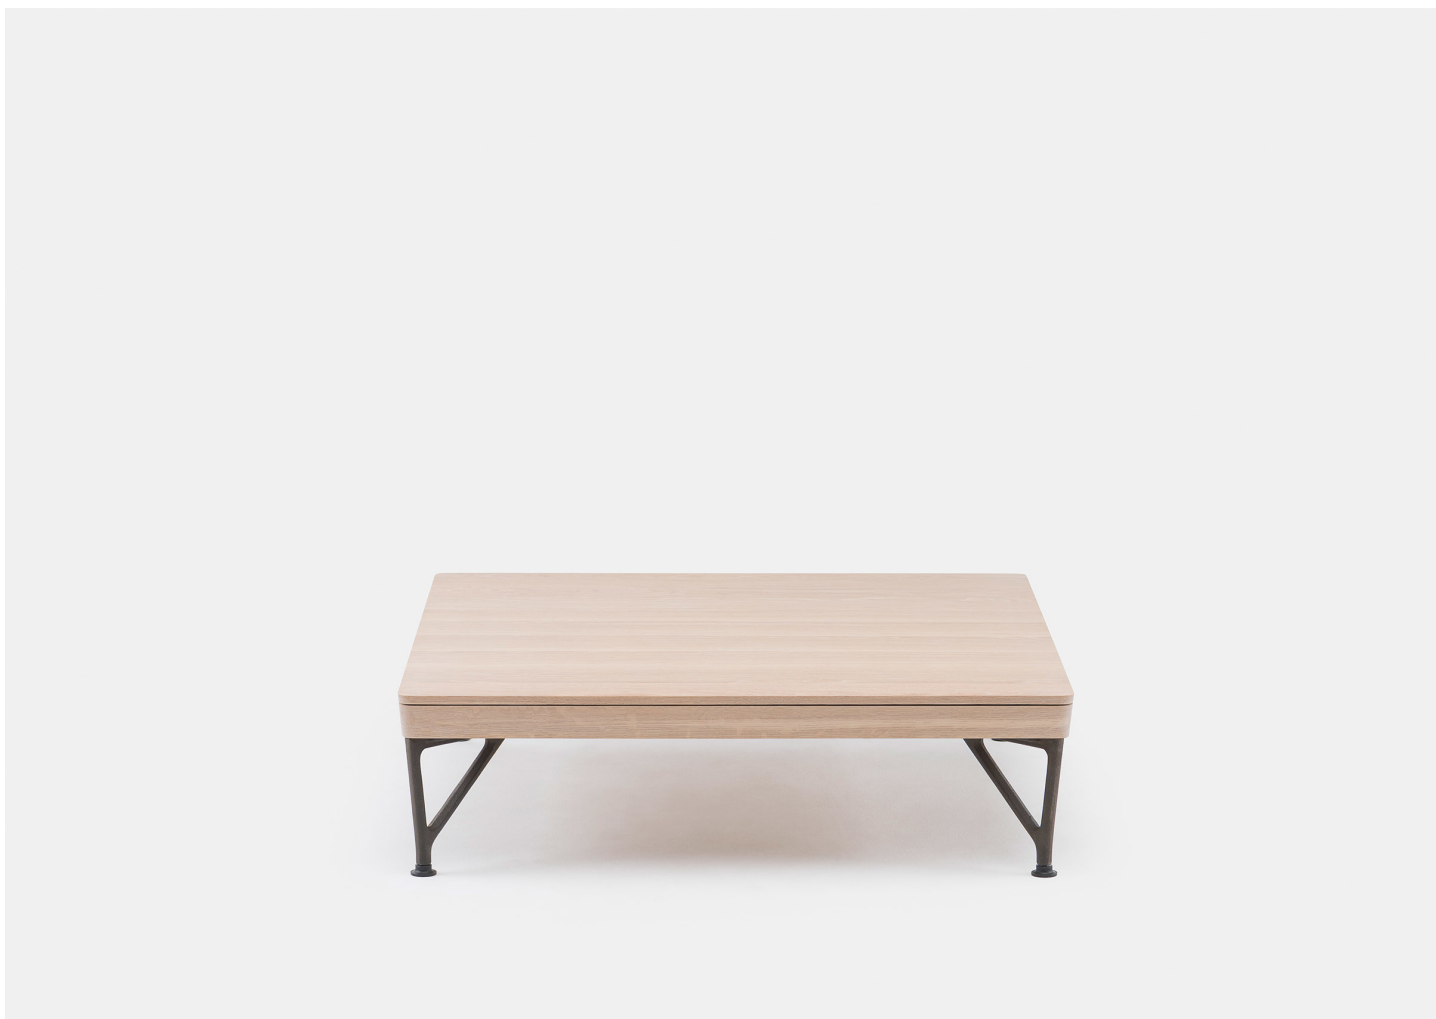

# ARMSTRONG COFFEE TABLE

MATTHEW HILTON FOR DE LA ESPADA

DESIGNER  
Matthew Hilton

MANUFACTURER  
De La Espada

ORIGIN  
Portugal

PRODUCTION  
Made to Order

MATERIALS  
Available in Ash, Oak, or Walnut in a range of finish options. Cast iron detailing.

DIMENSIONS  
W 35.4" x D 35.4" x H 9.4"