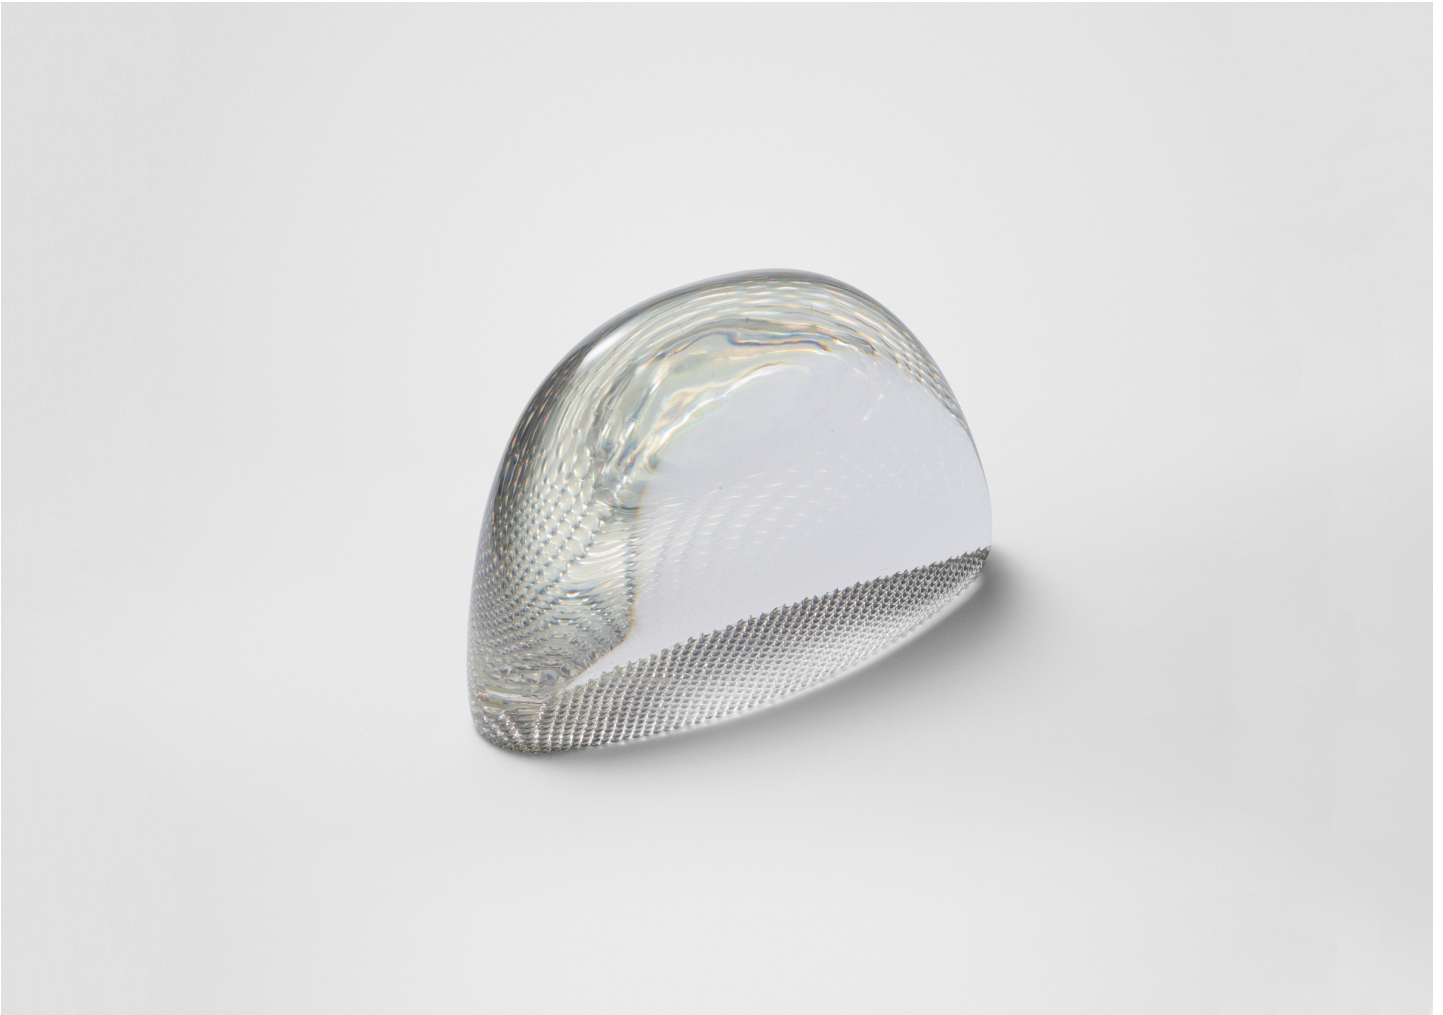

ARRAY

JOHN HOGAN

DESIGNER
John Hogan

ORIGIN
United States

PRODUCTION
One of a Kind

DATE
2022

MATERIALS
Hot Sculpted & Cold Worked Glass.

DIMENSIONS
L 11" x W 7.5" x H 3.5"