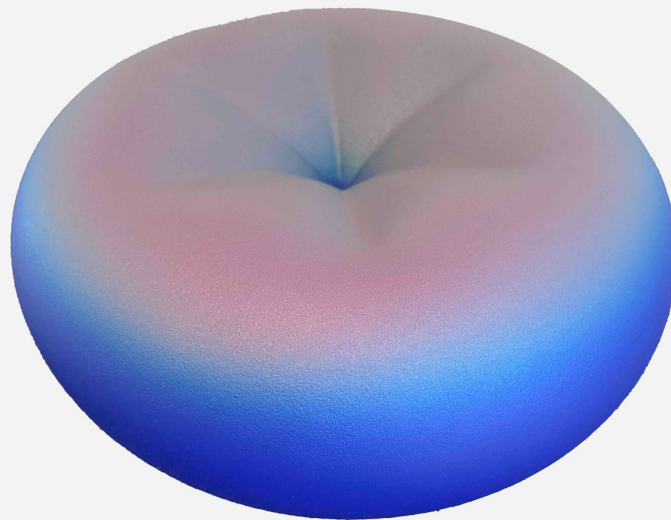

ASTERISK 2317

KATHERINE GRAY

DESIGNER
Katherine Gray

ORIGIN
United States

PRODUCTION
One of a Kind

DATE
2023

MATERIALS
Iridescent finish on clear sand blasted and etched hand blown glass.

DIMENSIONS
Dia. 10.5" x H 4.5"