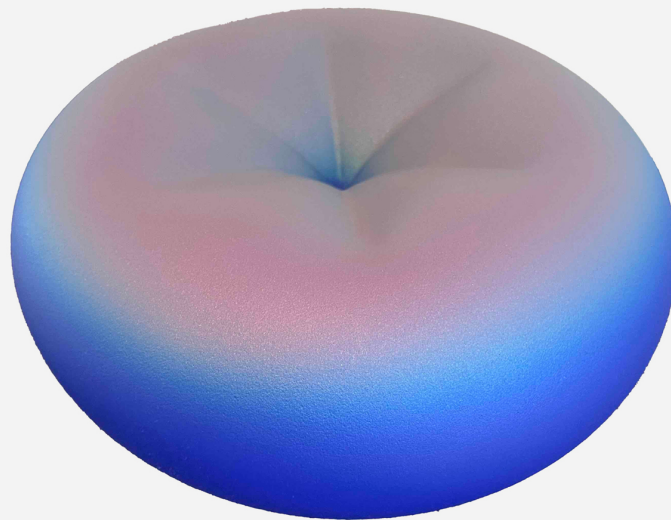

# ASTERISK 2317

KATHERINE GRAY

DESIGNER  
Katherine Gray

ORIGIN  
United States

PRODUCTION  
One of a Kind

DATE  
2023

MATERIALS  
Iridescent finish on clear sand blasted and etched hand blown glass.

DIMENSIONS  
Dia. 10.5" x H 4.5"