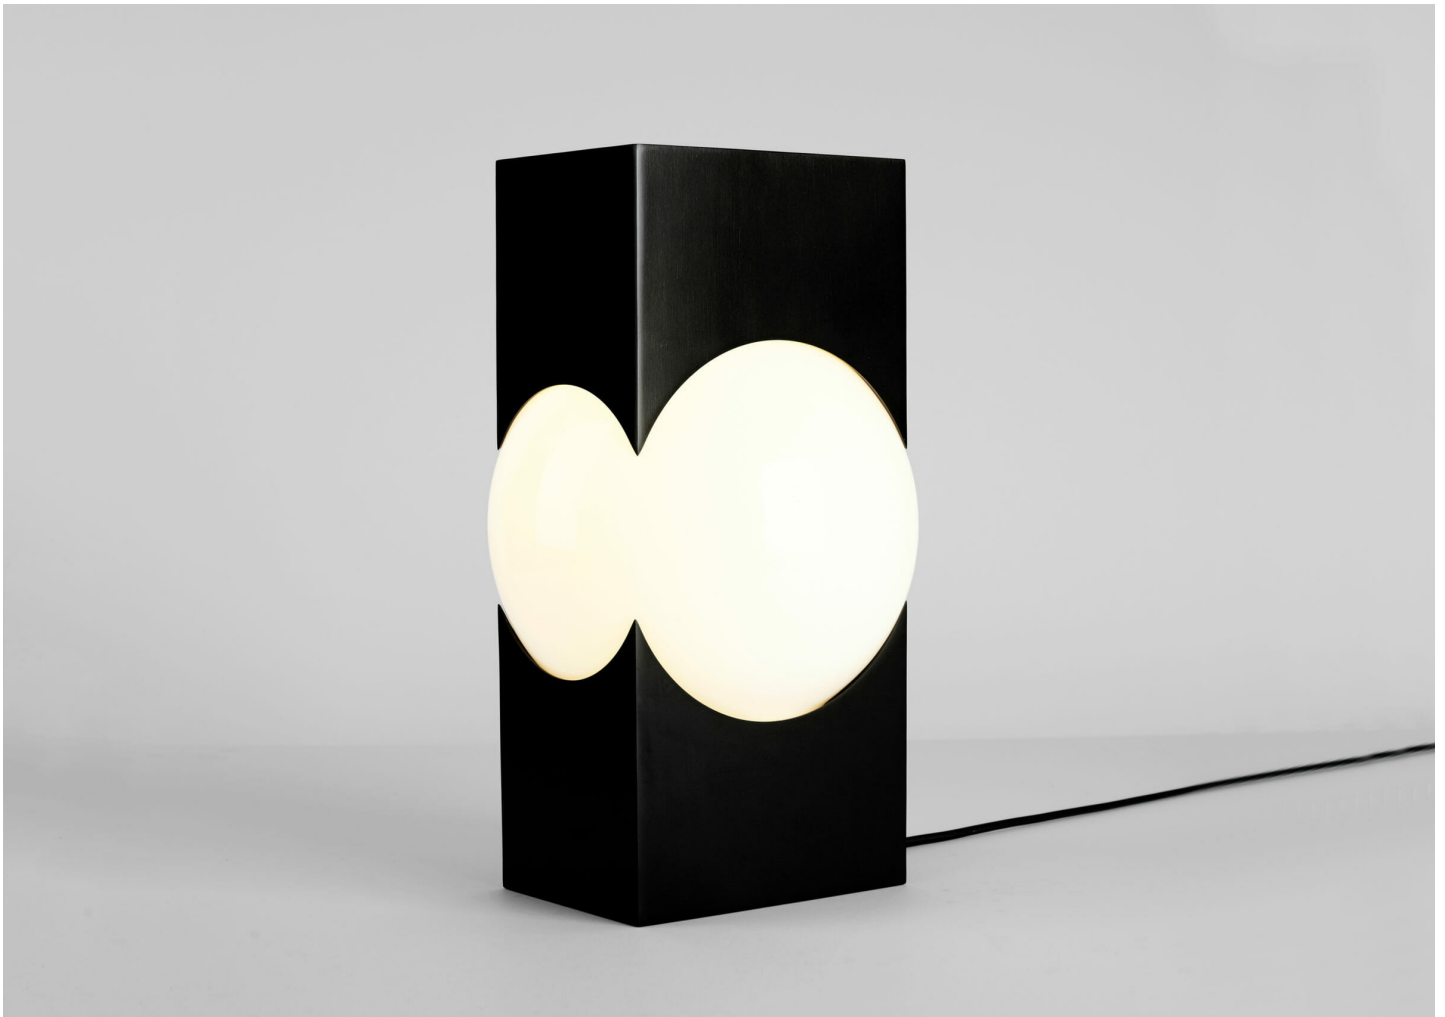

ATLAS 02 TABLE LAMP

KARL ZAHN FOR ROLL & HILL

DESIGNER
Karl Zahn

MANUFACTURER
Roll & Hill

ORIGIN
United States

PRODUCTION
Made to Order

DATE
2016

WEIGHT
5.5 lbs.

CERTIFICATIONS
ETL, CE, CB.

MATERIALS
Brass, Glass.

DIMENSIONS
Fixture: L 8" x W 8" x H 13"
Cord: L 84"

ILLUMINATION
100-240 Illumination: Integrated LED, USB 2.0 Cord, Universal Wall Plug Power Supply, Interchangeable AC Blades, 10 Watts, 400 Lumens, 2700 Kelvin, 50,000 Hours Bulb Life, Dimmable.