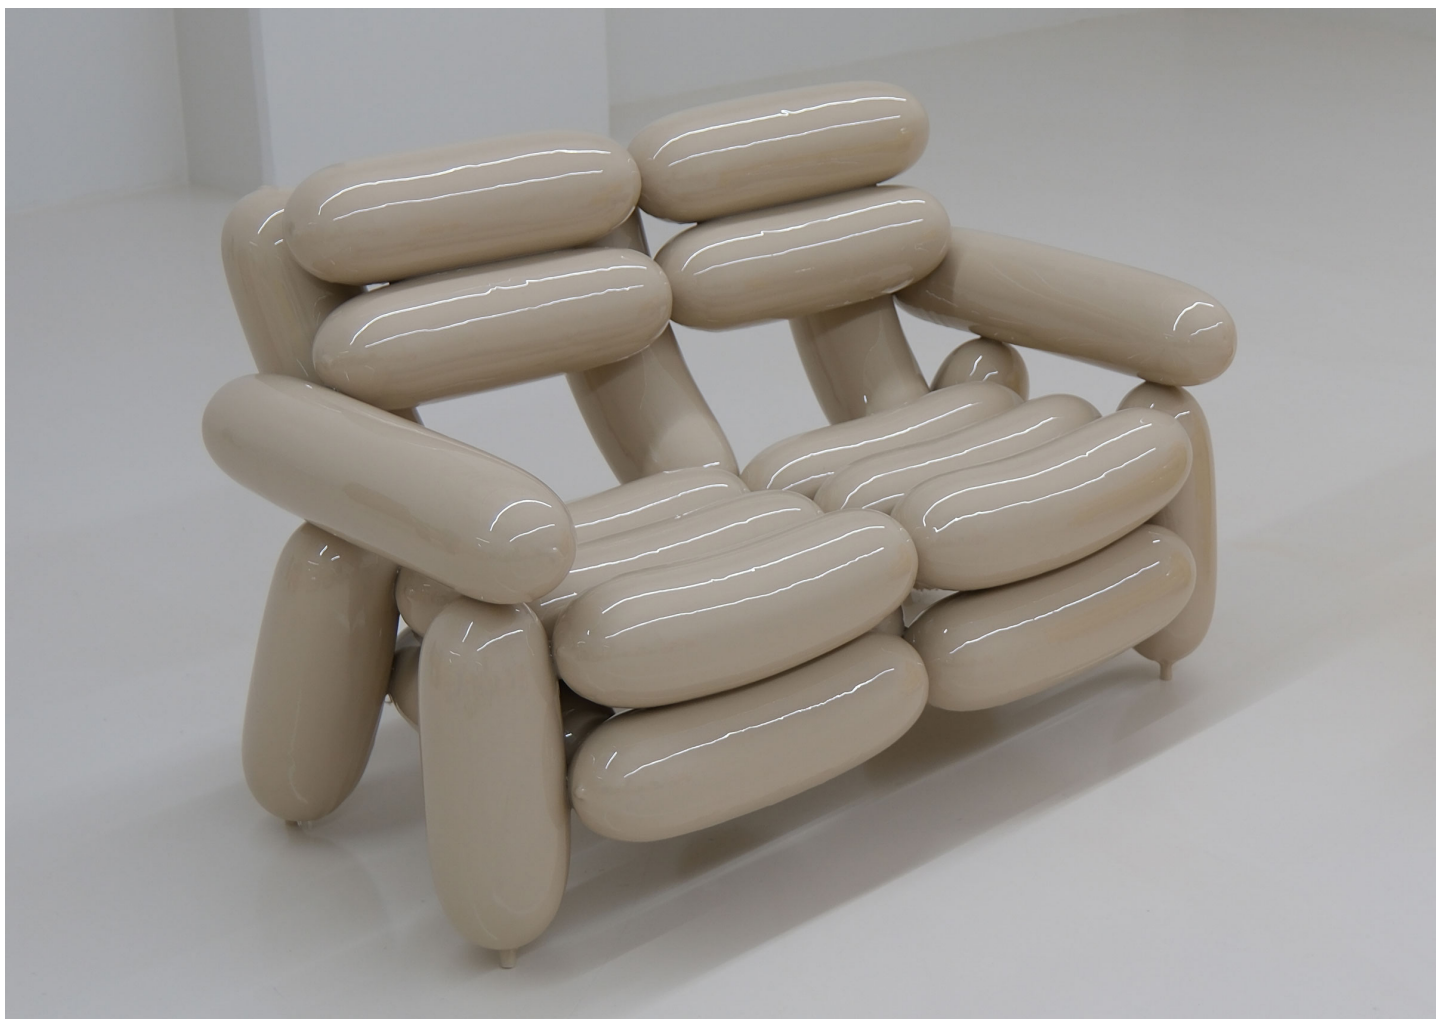

# LOVE SEAT — BEIGE

SEUNGJIN YANG

DESIGNER  
Seungjin Yang

ORIGIN  
South Korea

PRODUCTION  
Made to Order

DATE  
2022

WEIGHT  
243 lbs.

MATERIALS  
Epoxy Resin and Balloons.

DIMENSIONS  
L 51" x W 31" x H 33"

CUSTOMIZABLE  
Please inquire about custom color options.