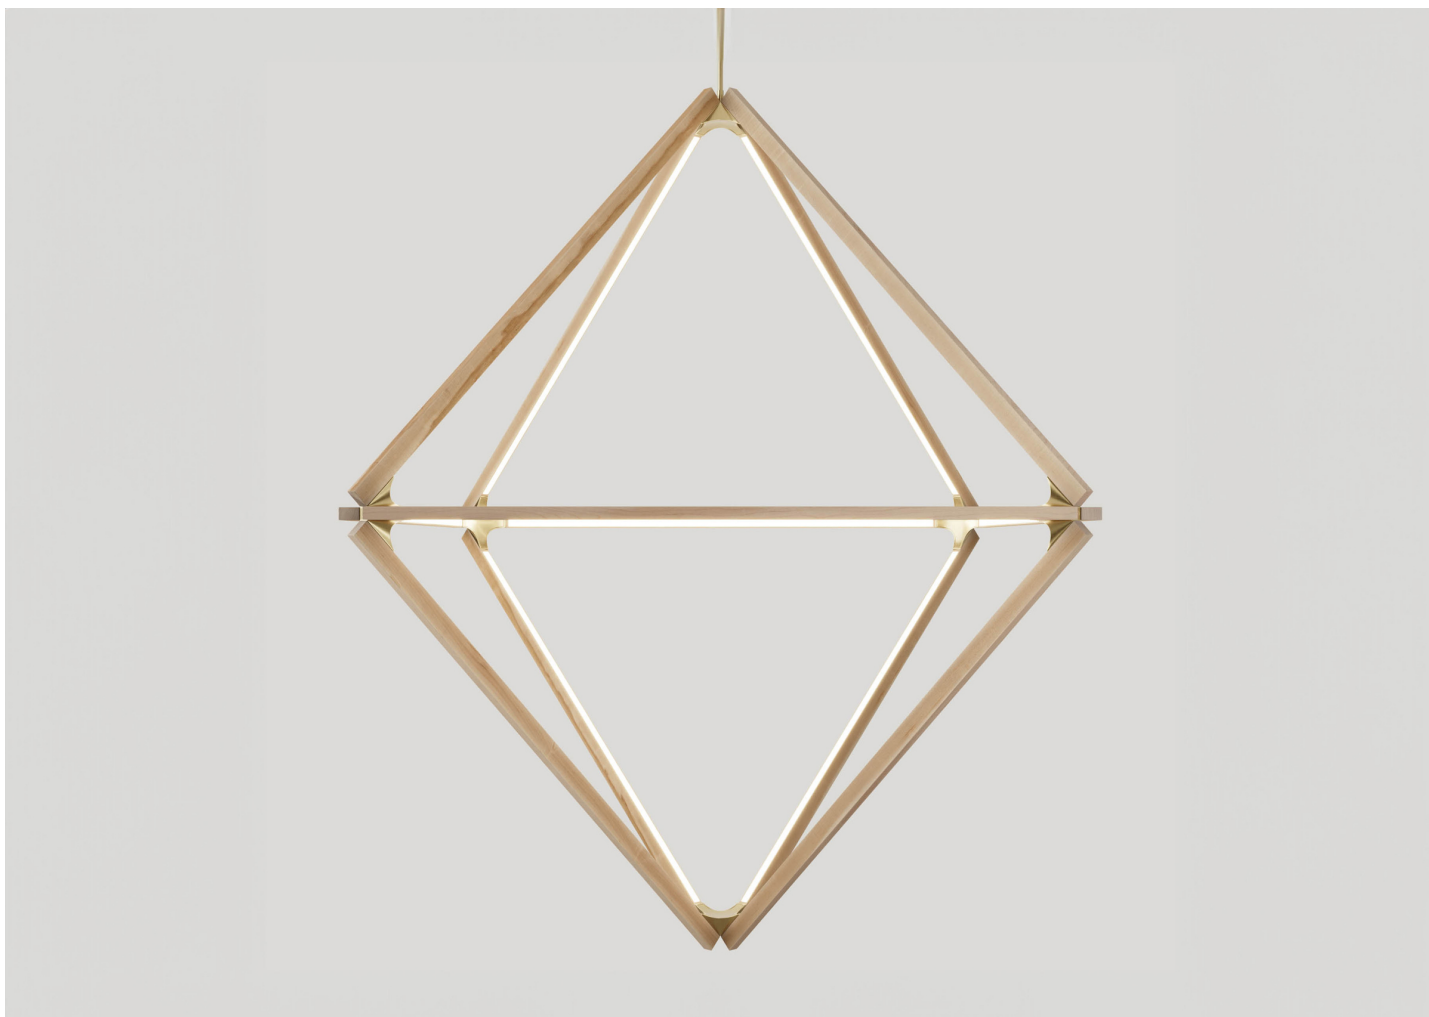

BIG DIAMOND

STICKBULB

DESIGNER
Stickbulb

ORIGIN
United States

PRODUCTION
Made to Order

DATE
2017

WEIGHT
27 lbs.

CERTIFICATIONS
UL, cUL

MATERIALS

Maple, American Walnut, or Ebonized Oak. Metal hardware available in a range of finish options.

DIMENSIONS

Canopy: L 12.5" x W 12.5" x H 1.5"

Fixture: L 70.5" x W 52" x H 70.5"

Overall Height: Site adjustable up to 36"