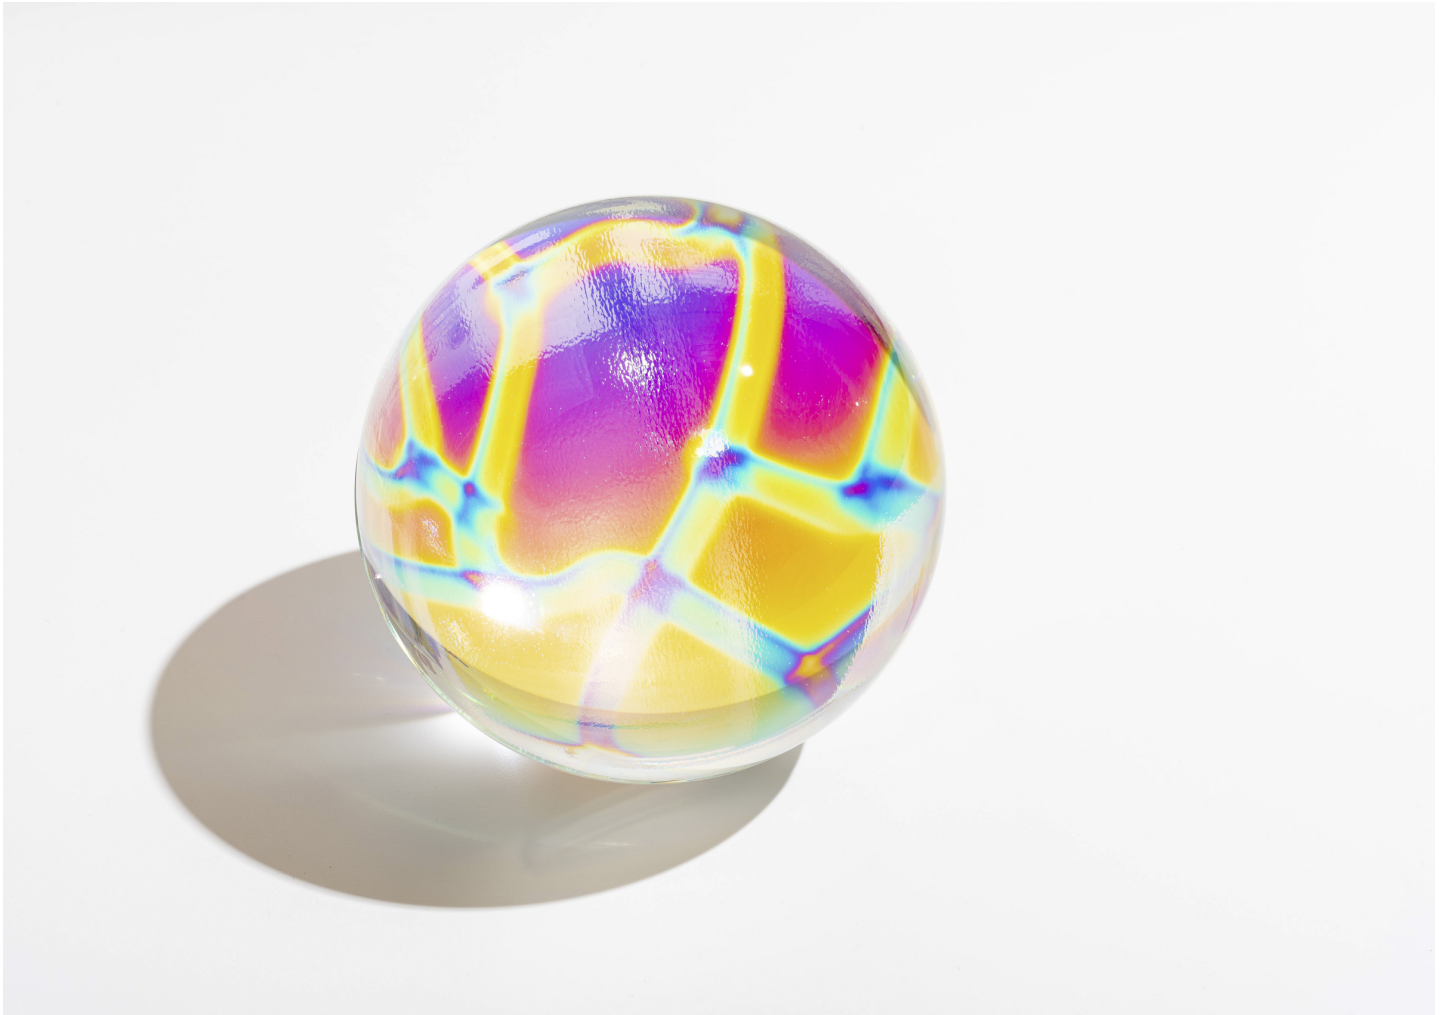

BLEACH

JOHN HOGAN

DESIGNER
John Hogan

ORIGIN
United States

PRODUCTION
One of a Kind

DATE
2021

MATERIALS
Hot Sculpted & Cold Worked Glass.

DIMENSIONS
W 8" x H 8"