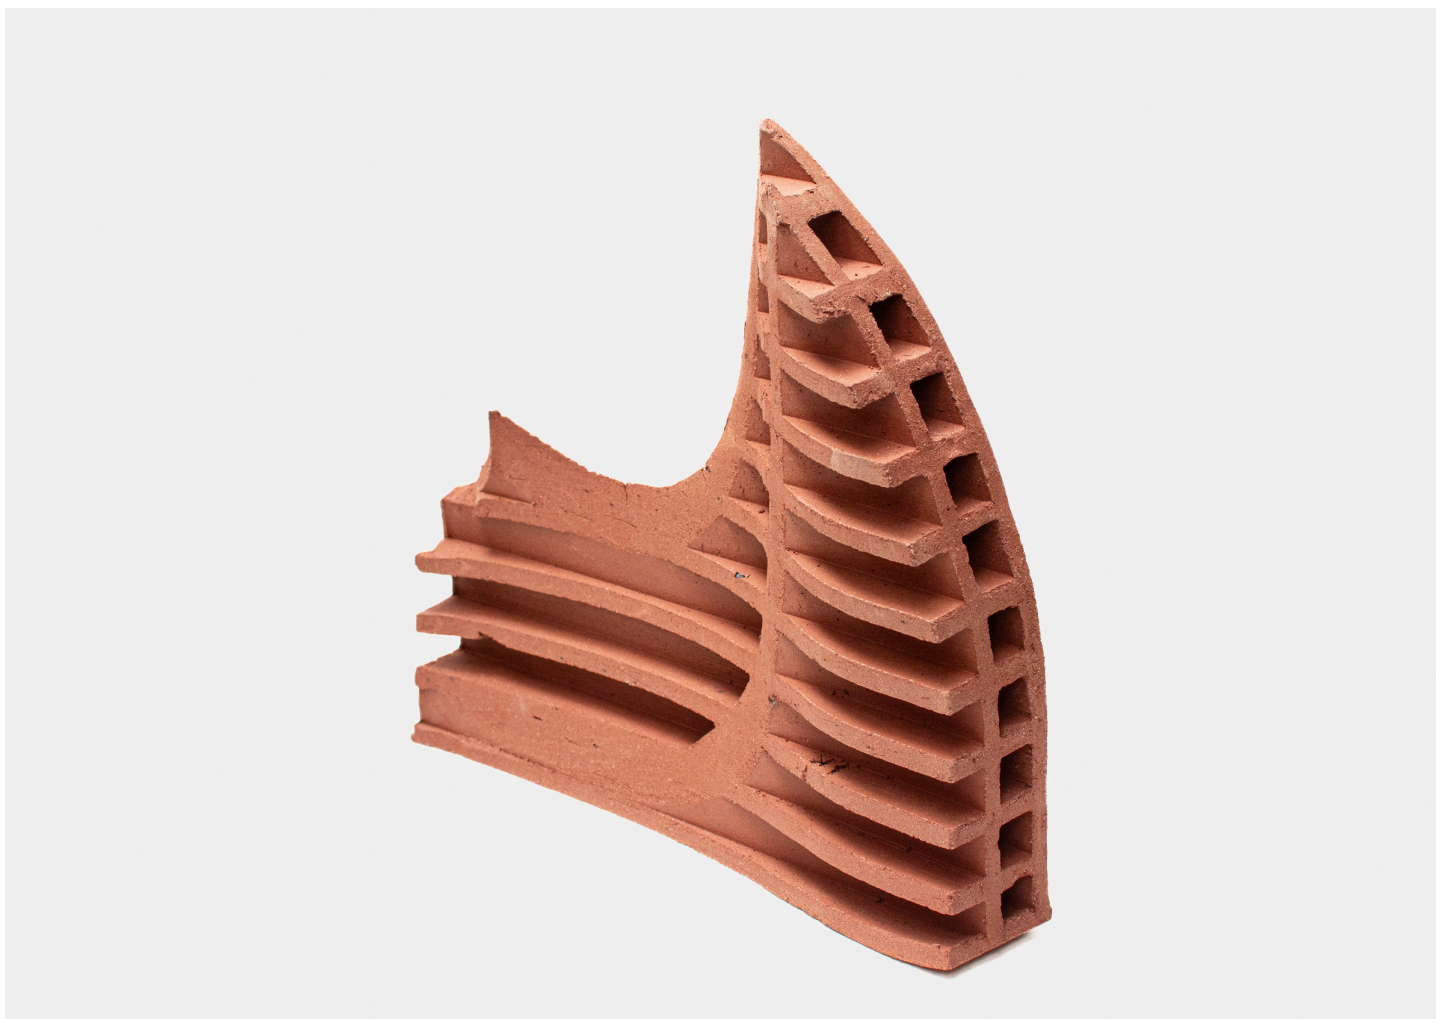

BRICK SCULPTURE 8

FLORIS WUBBEN

DESIGNER
Floris Wubben

ORIGIN
The Netherlands

PRODUCTION
One of a Kind

DATE
2024

DISCLAIMER
Due to the handmade nature of each item, dimensions may vary slightly.

MATERIALS
Ceramic.

DIMENSIONS
W 15" x D 2.75" x H 14"