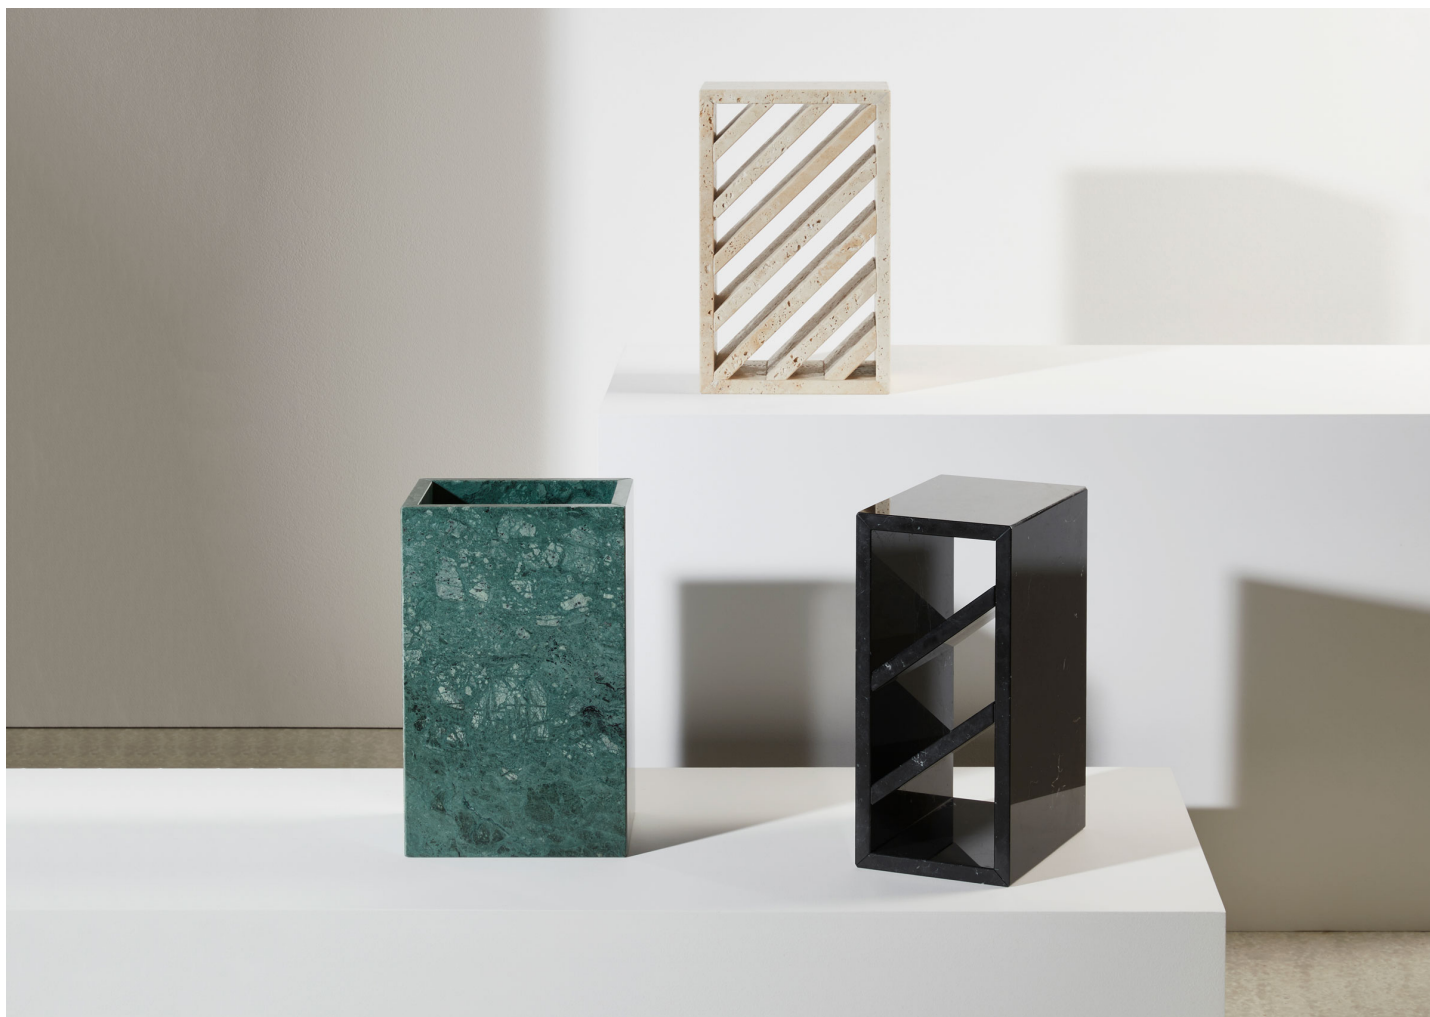

BRICK SIDE TABLE II — VERDE GUATEMALA

GRÉGOIRE DE LAFFOREST FOR COLLECTION PARTICULIÈRE

DESIGNER
Grégoire de Lafforest

MANUFACTURER
Collection Particulière

ORIGIN
France

PRODUCTION
Made to Order

MATERIALS
Verde Guatemala Marble.

DIMENSIONS
L 10.2" x W 7.5" x H 16.5"