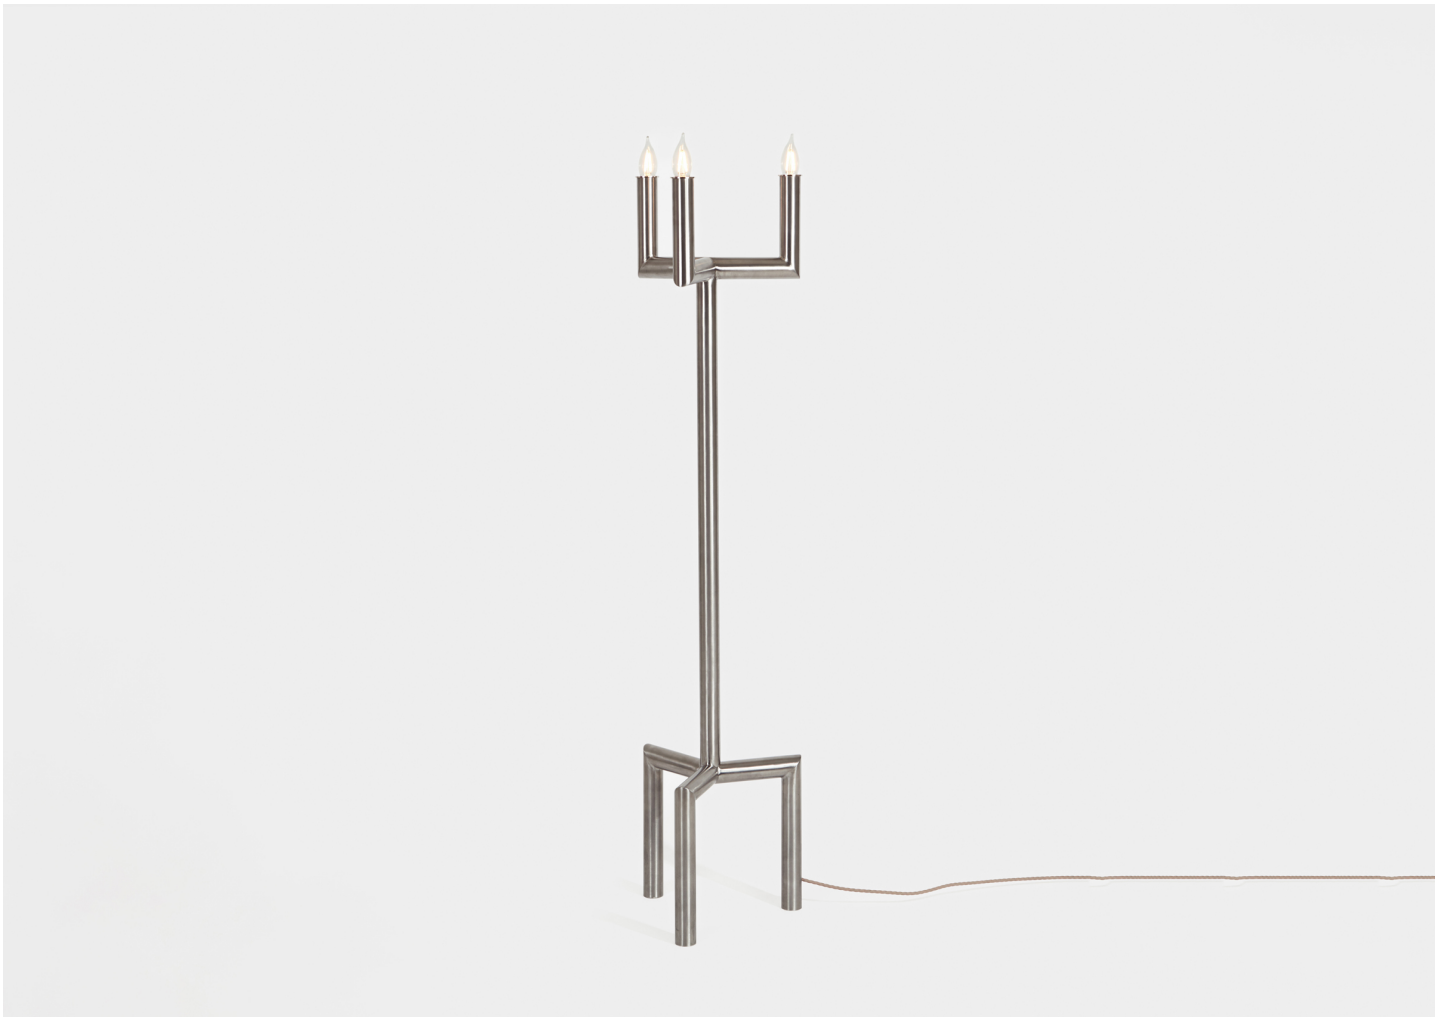

CANDLE FLOOR LAMP — STEEL

BLUE GREEN WORKS

MANUFACTURER
Blue Green Works

PRODUCTION
Made to Order

CERTIFICATIONS
UL.

MATERIALS
Stainless Steel.

DIMENSIONS
Dia. 16" x H 53.3"

ILLUMINATION
120V: E12 LED - 3 Watts. Dimmable.