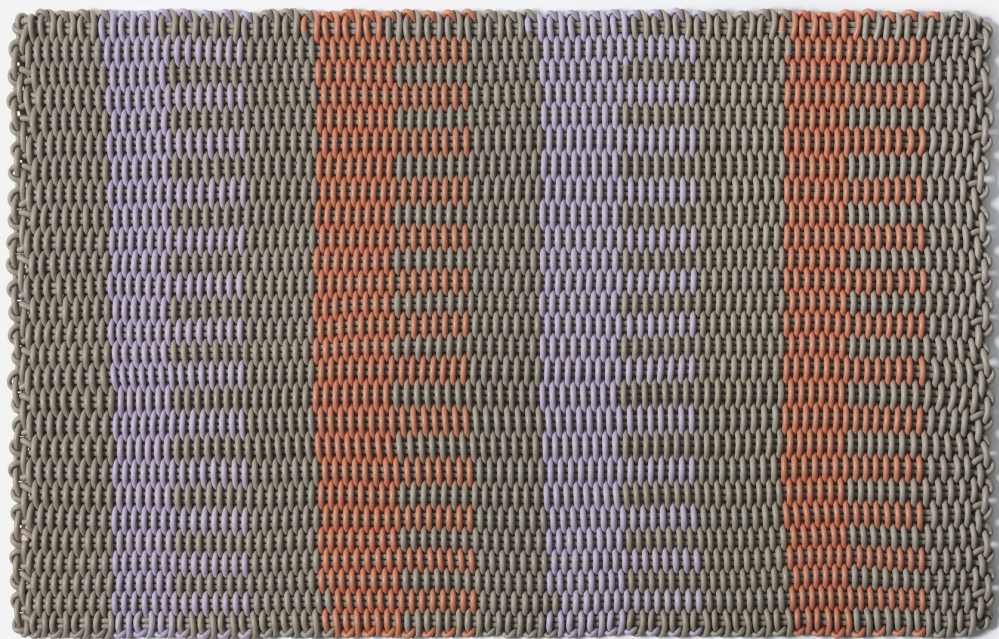

# CANYON RUG

SHORE STUDIOS

MANUFACTURER  
Shore Studios

ORIGIN  
United Kingdom

PRODUCTION  
Made to Order

#### DISCLAIMER

Every gradient combination follows the same pattern but expresses itself uniquely in each piece, maintaining the pattern's logic and overall visual effect. Each gradient set is distinct, separating it from solid colors and striped designs.

#### MATERIALS

Mats: 1" Thick Bold Weave, High-Performance Silicone.

Rugs: 0.5" Thick Fine Weave, High-Performance Silicone.