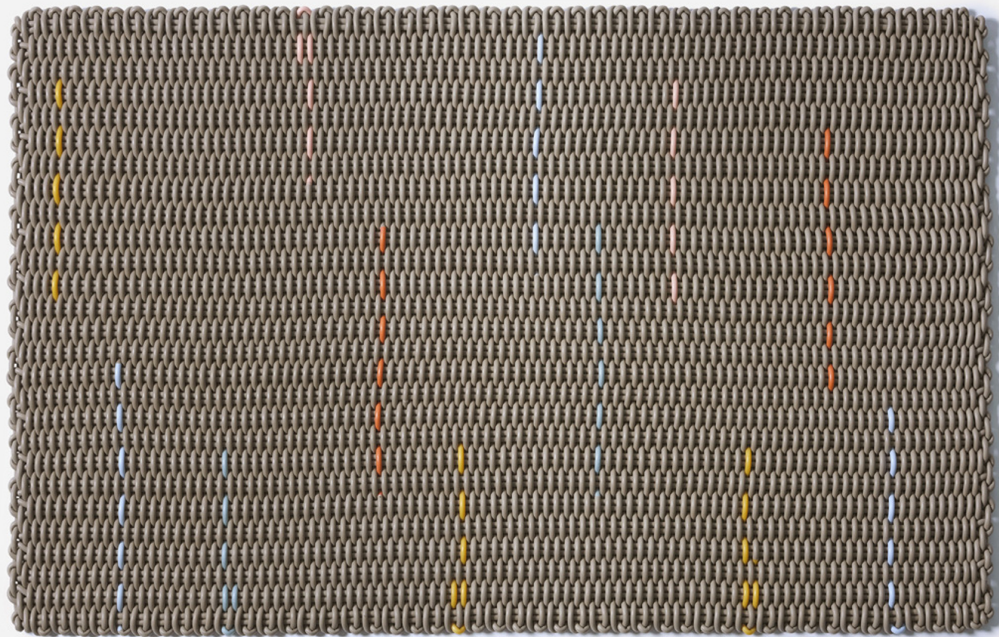

CONFETTI RUG

SHORE STUDIOS

MANUFACTURER
Shore Studios

ORIGIN
United Kingdom

PRODUCTION
Made to Order

DATE
2021

DISCLAIMER
Every gradient combination follows the same pattern but expresses itself uniquely in each piece, maintaining the pattern's logic and overall visual effect. Each gradient set is distinct, separating it from solid colors and striped designs.

MATERIALS
Mats: 1" Thick Bold Weave, High-Performance Silicone.
Rugs: 0.5" Thick Fine Weave, High-Performance Silicone.

DIMENSIONS
Please see the options offered for standard sizing.

CUSTOMIZABLE
Custom sizing available, please inquire directly.