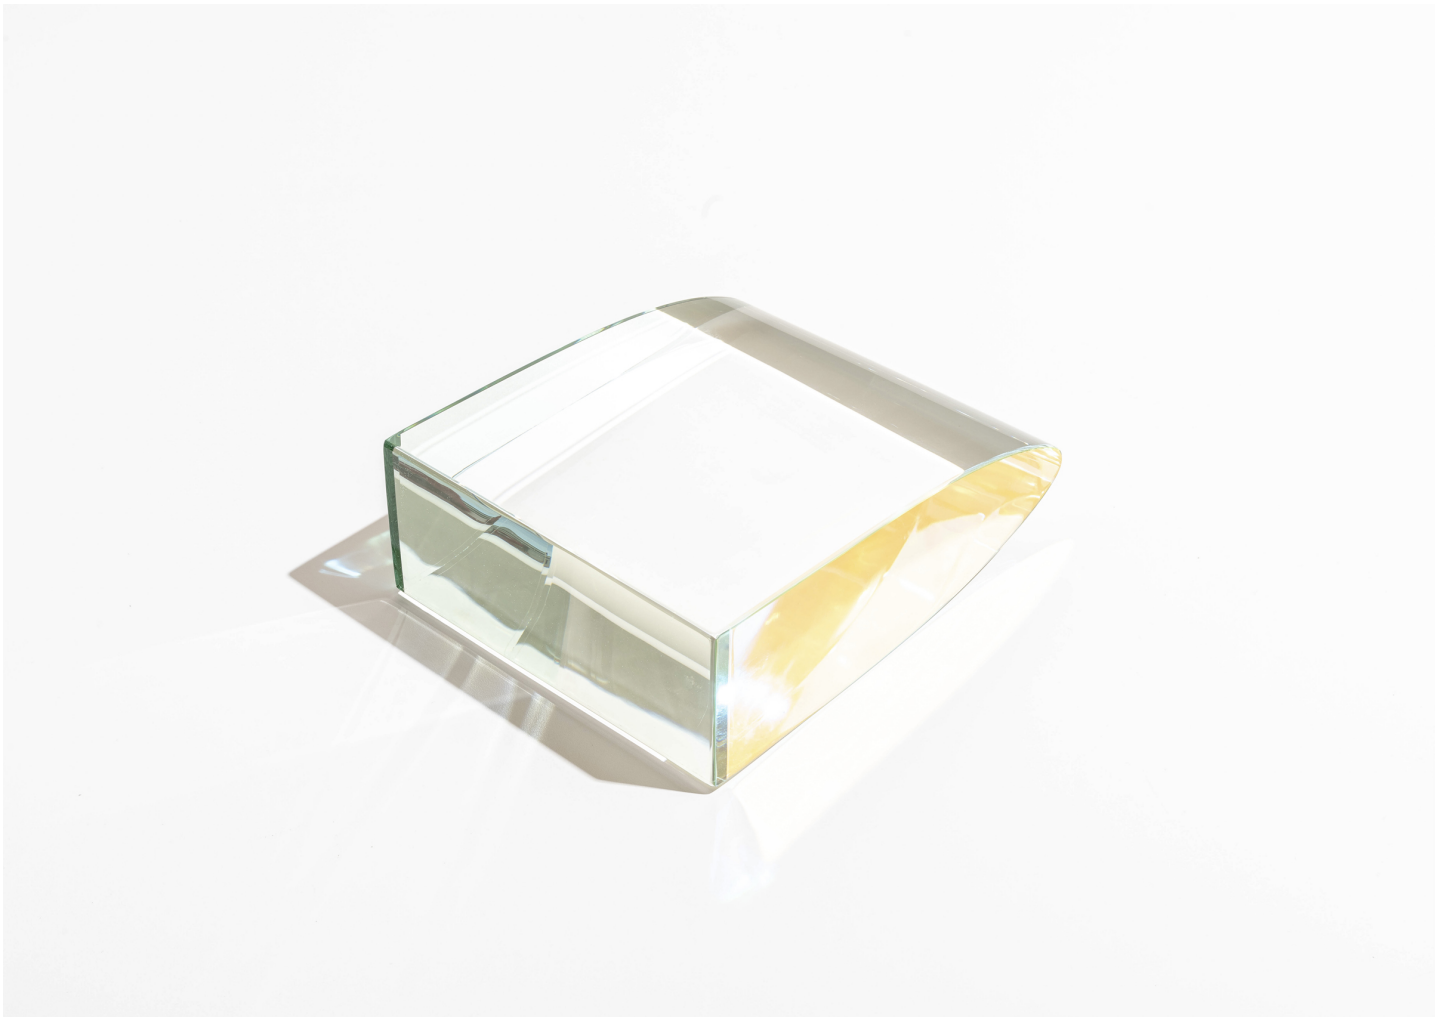

# CORE

JOHN HOGAN

DESIGNER  
John Hogan

ORIGIN  
United States

PRODUCTION  
One of a Kind

DATE  
2021

MATERIALS  
Hot Sculpted & Cold Worked Glass.

DIMENSIONS  
L " x W " x H "