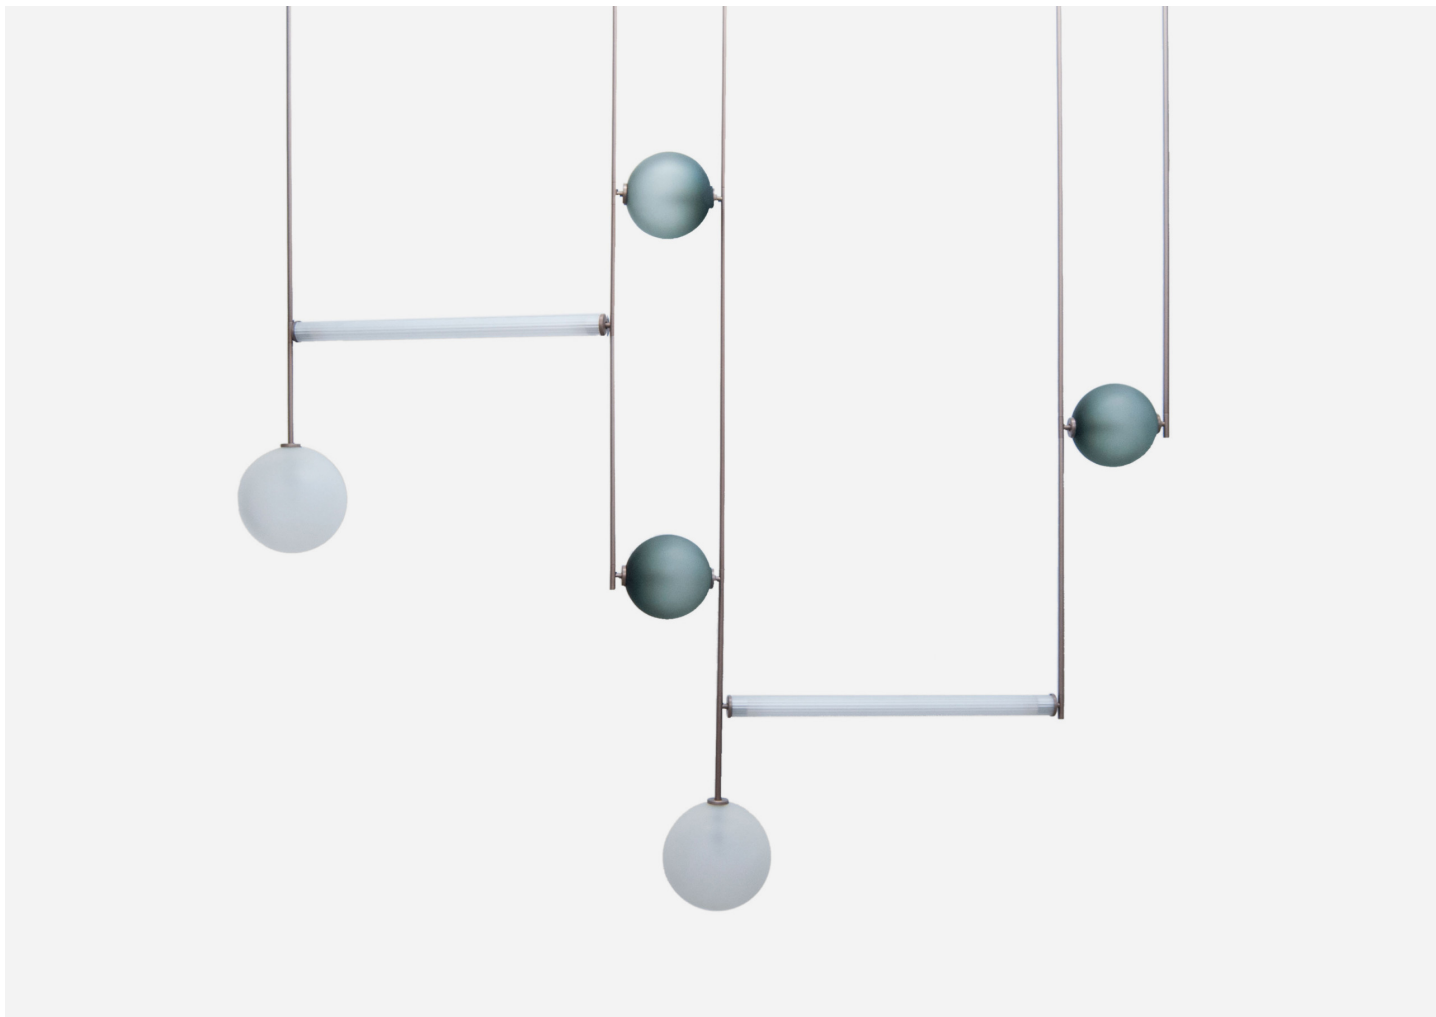

EQUALIZER CUSTOM SCREEN

LADIES & GENTLEMEN

DESIGNER
Ladies & Gentlemen

ORIGIN
United States

PRODUCTION
Made to Order

DATE
2016

CERTIFICATIONS
UL upon request.

MATERIALS

Handblown Glass with Satin Luster finish, Glass available in Cream, Smokey Green, or Chameleon. Anodized Aluminum available in Bronze, Olive, Brass or Blackened.

DIMENSIONS

Canopy: Dia. 12"

Fixture: Custom

Overall Height: Custom length made to order.

CUSTOMIZABLE

Custom screens such as this are custom configured to your space. Pricing dependent on site, materials, and configuration. Please inquire directly.

ILLUMINATION

120V/220V: G4 LED, Max 25W, 2700k, 50,000 hours bulb life.

SUSPENSION

Lengths are pre-set during production and are not site adjustable. Lengths are determined by client upon order confirmation.

CANOPY
Dia. 12"