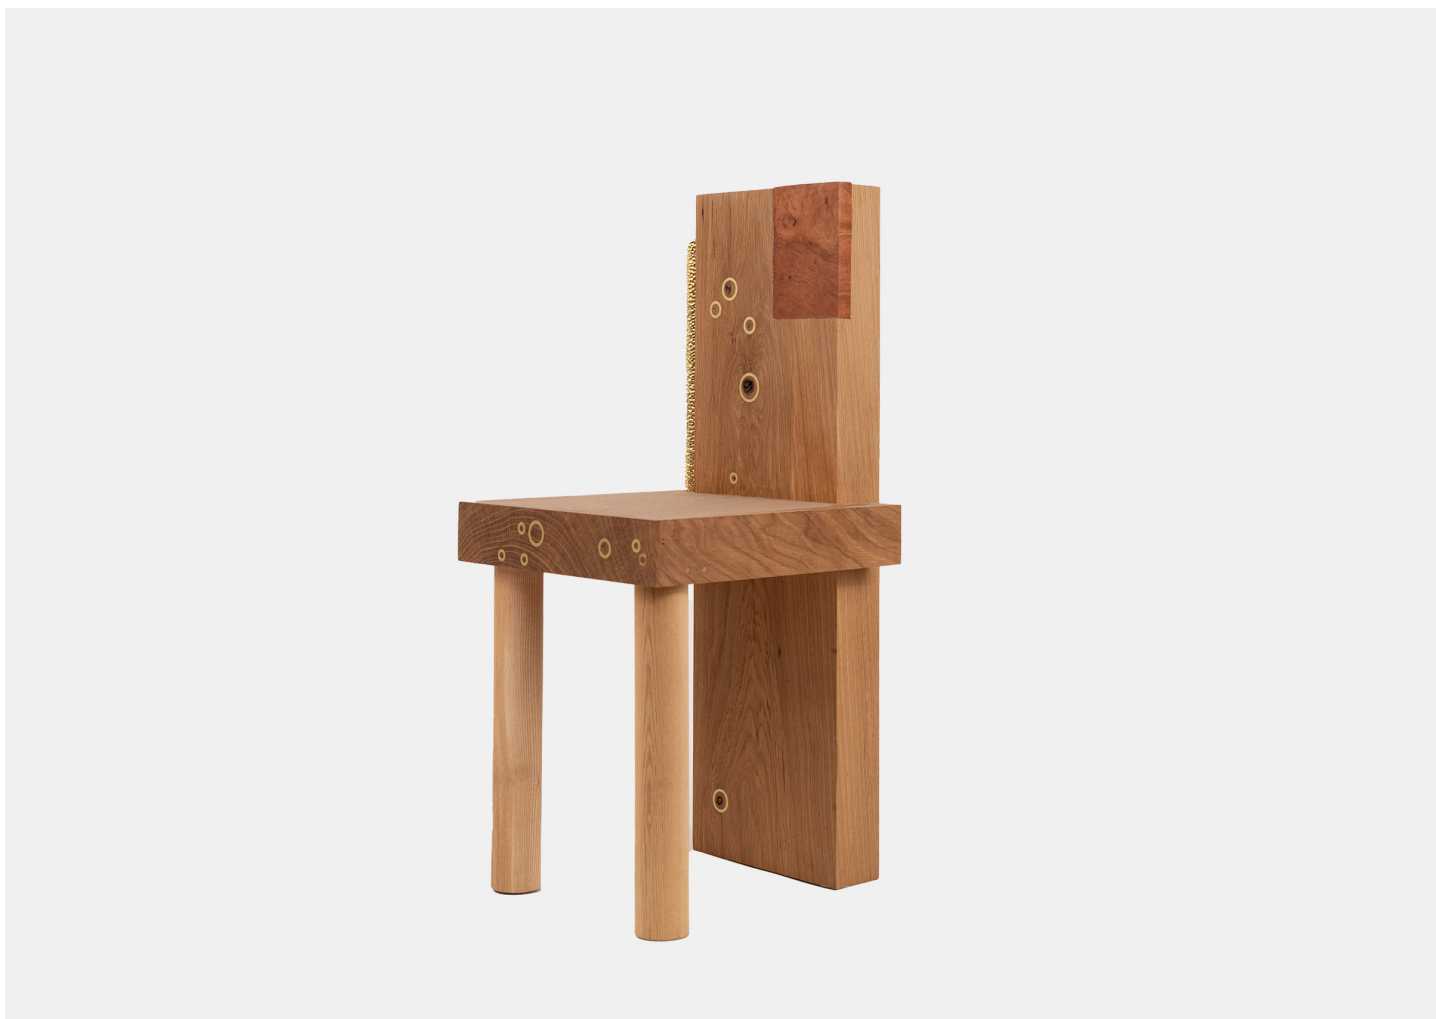

ERRATICS 3

RAFI AJL

DESIGNER
Rafi Ajl

ORIGIN
United States

PRODUCTION
One of a Kind

DATE
2023

WEIGHT
32 lbs.

MATERIALS
White Oak, Brass, Madrone Burl.

DIMENSIONS
W 13" x D 12.5" x H 28"
Seat Depth: 11"
Seat Height: 15.5"