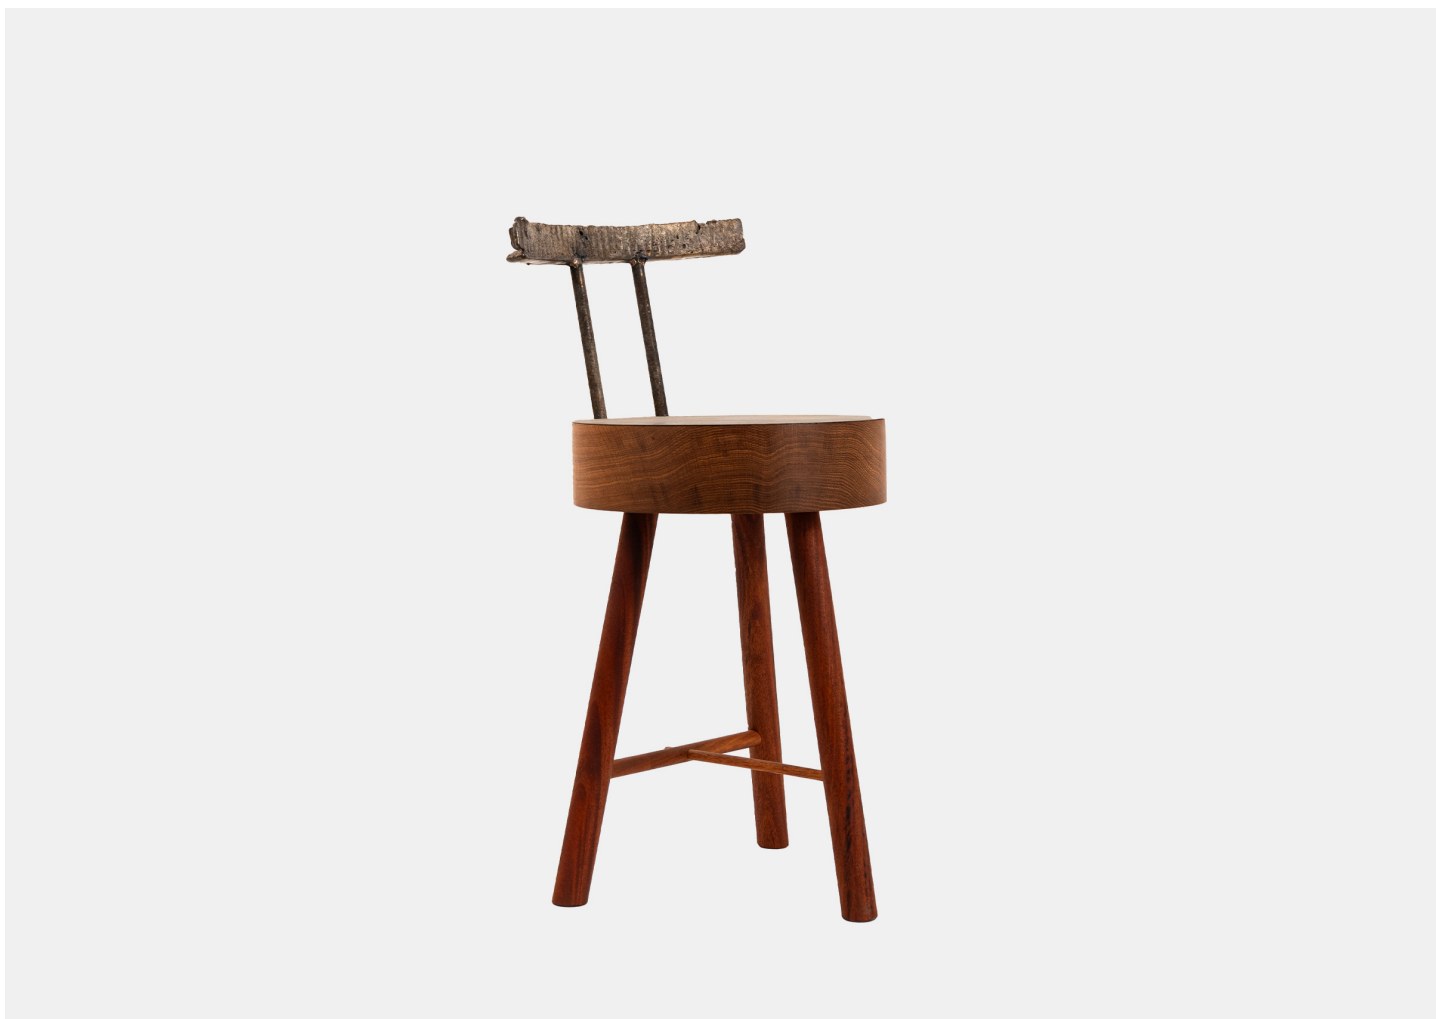

ERRATICS 7

RAFI AJL

DESIGNER
Rafi Ajl

ORIGIN
United States

PRODUCTION
One of a Kind

DATE
2023

WEIGHT
15 lbs.

MATERIALS
Mahogany, White Oak, Brass, Silver Nitrate Patina.

DIMENSIONS
W 11.25" x H 23.75"
Seat Depth: 11.25"
Seat Height: 16.75"