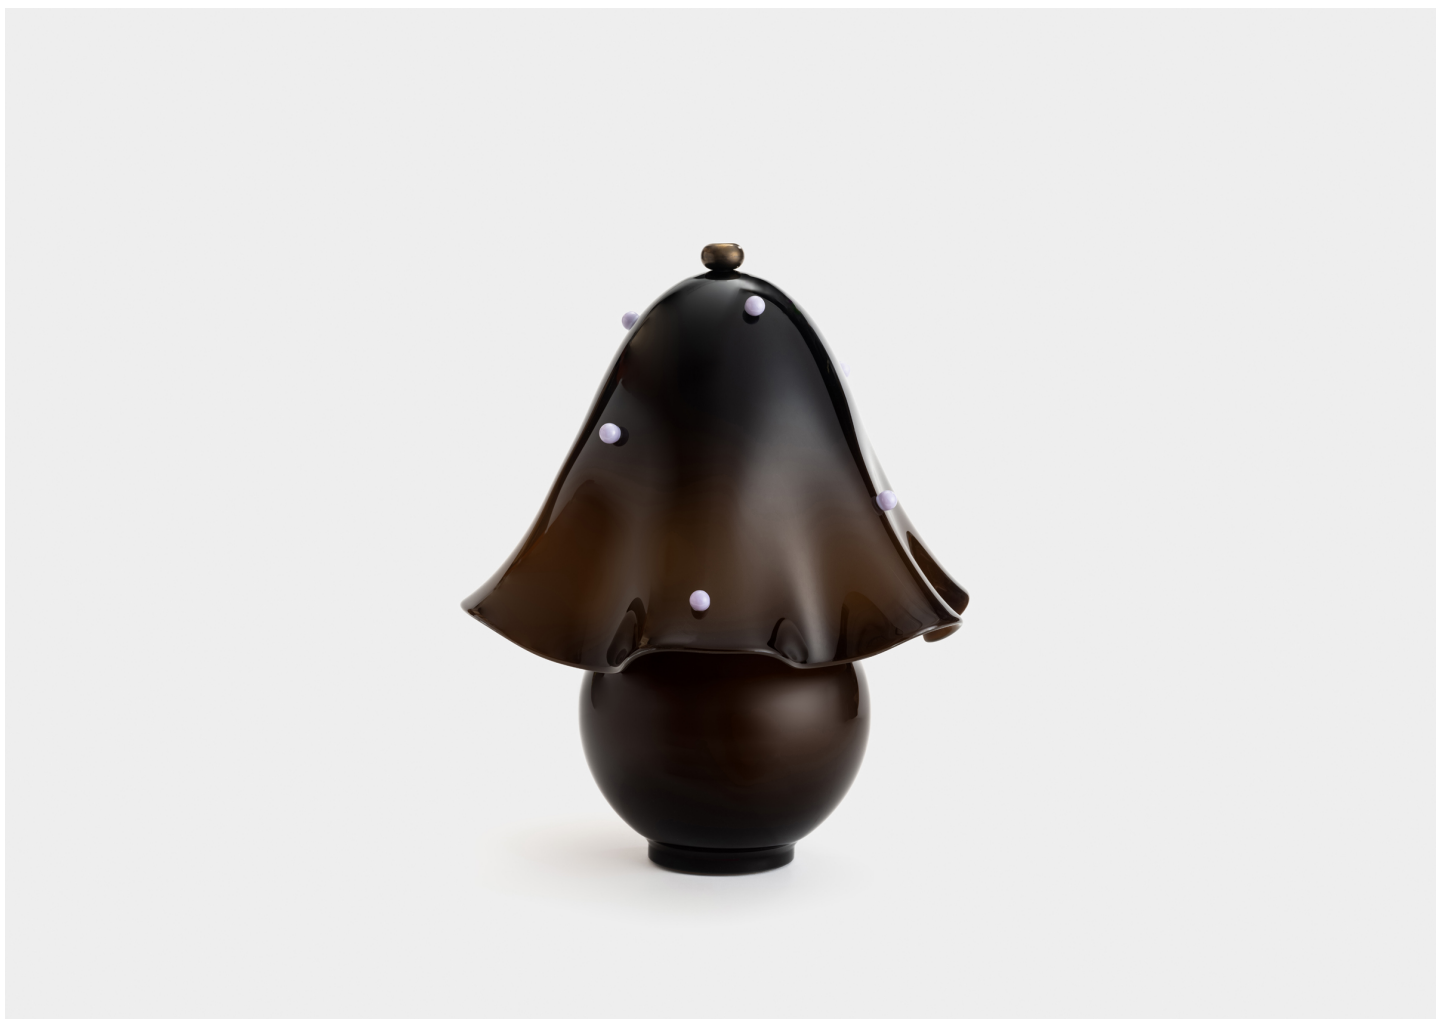

FAZZO TABLE LAMP, TOBACCO WITH LILAC DOTS

SOPHIE LOU JACOBSEN FOR IN COMMON WITH

DESIGNER
Sophie Lou Jacobsen

MANUFACTURER
In Common With

ORIGIN
United States

PRODUCTION
Made to Order

DATE
2018

CERTIFICATIONS
UL, Damp Rated.

MATERIALS
Brass, Glass.

DIMENSIONS
Dia. 20" x H 26"

ILLUMINATION
120V: E26, 6W, 480 lm, 2000 K - 2800 K, Max 10W, In-Line Dimmer Switch, Warm on Dim.