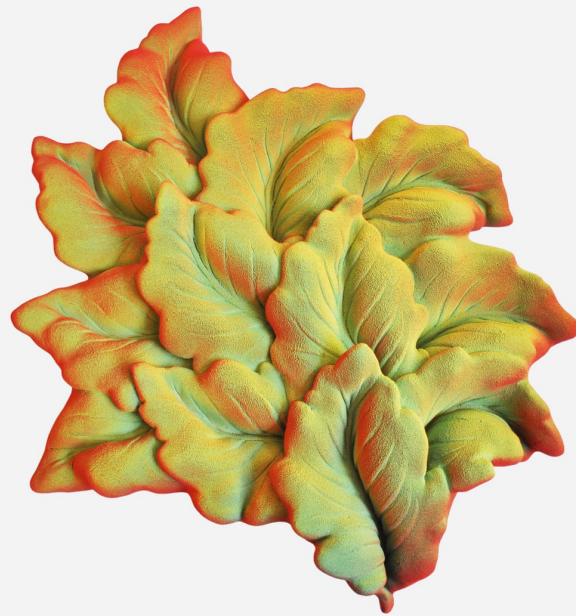

# FOLIAGE

CLAIRE LINDNER

DESIGNER  
Claire Lindner

ORIGIN  
France

PRODUCTION  
One of a Kind

DATE  
2024

MATERIALS  
Glazed Stoneware.

DIMENSIONS  
L 19.7" x W 3.9" x H 23.6"