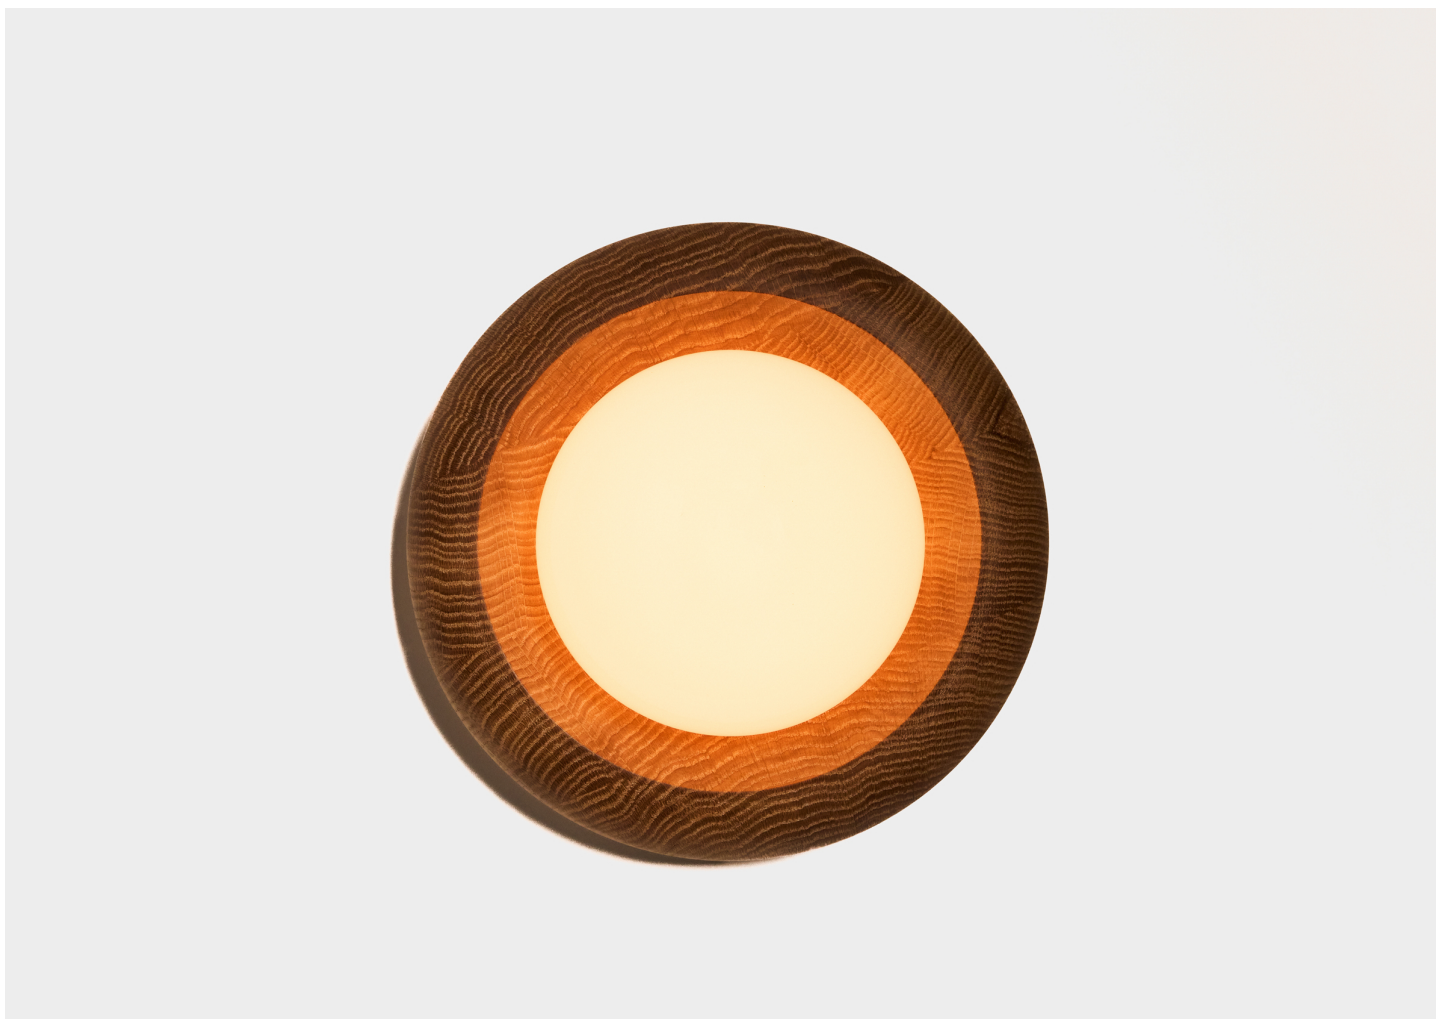

HUMBOLDT SCONCE 01 – WOOD

ROLL & HILL

MANUFACTURER
Roll & Hill

ORIGIN
United States

PRODUCTION
Made to Order

DATE
2024

WEIGHT
3.9 lbs.

CERTIFICATIONS
UL, cUL, CE.

MATERIALS
Brass, Glass, White Oak.

DIMENSIONS
Dia. 8.5" x W 3.6"

ILLUMINATION
120V/240V: Integrated LED - 8 Watts - 400 Lumens - 2700 Kelvin - 90+ CRI, Dimmable.

BACKPLATE
L 3.3" x W 1.6" x H 1"