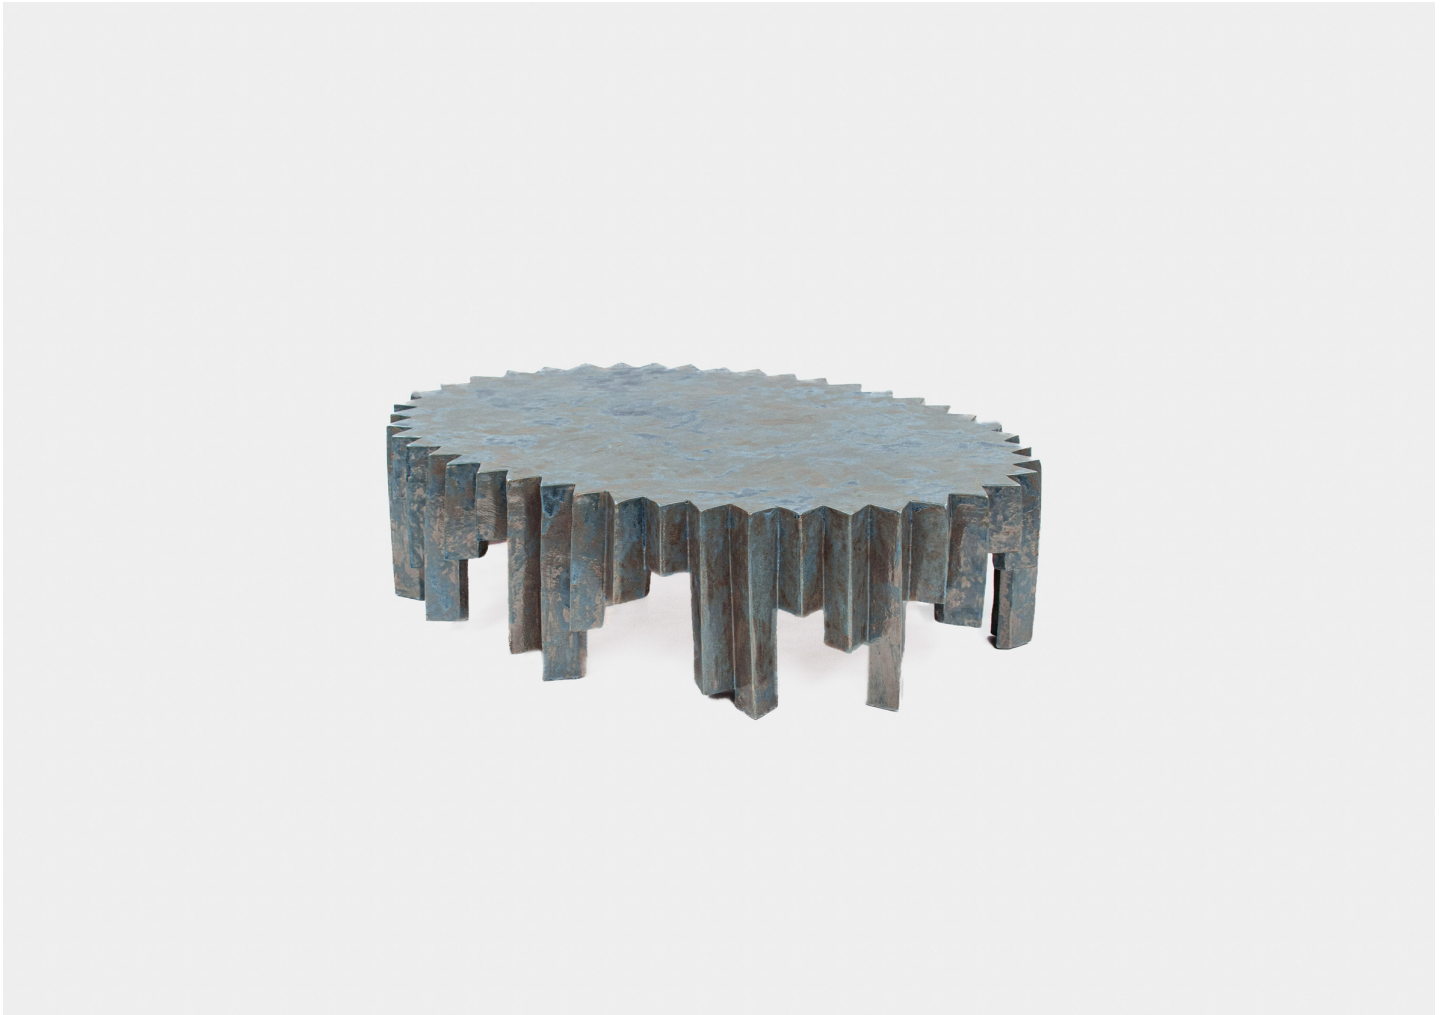

ICICLE TABLE — FM GREEN

FLORIS WUBBEN

DESIGNER
Floris Wubben

ORIGIN
United States

PRODUCTION
One of a Kind

DATE
2023

DISCLAIMER
Due to the handmade nature of each item, dimensions may vary slightly.

MATERIALS
Ceramic & Glaze.

DIMENSIONS
L 55.2" x W 39.5" x H 15.8"