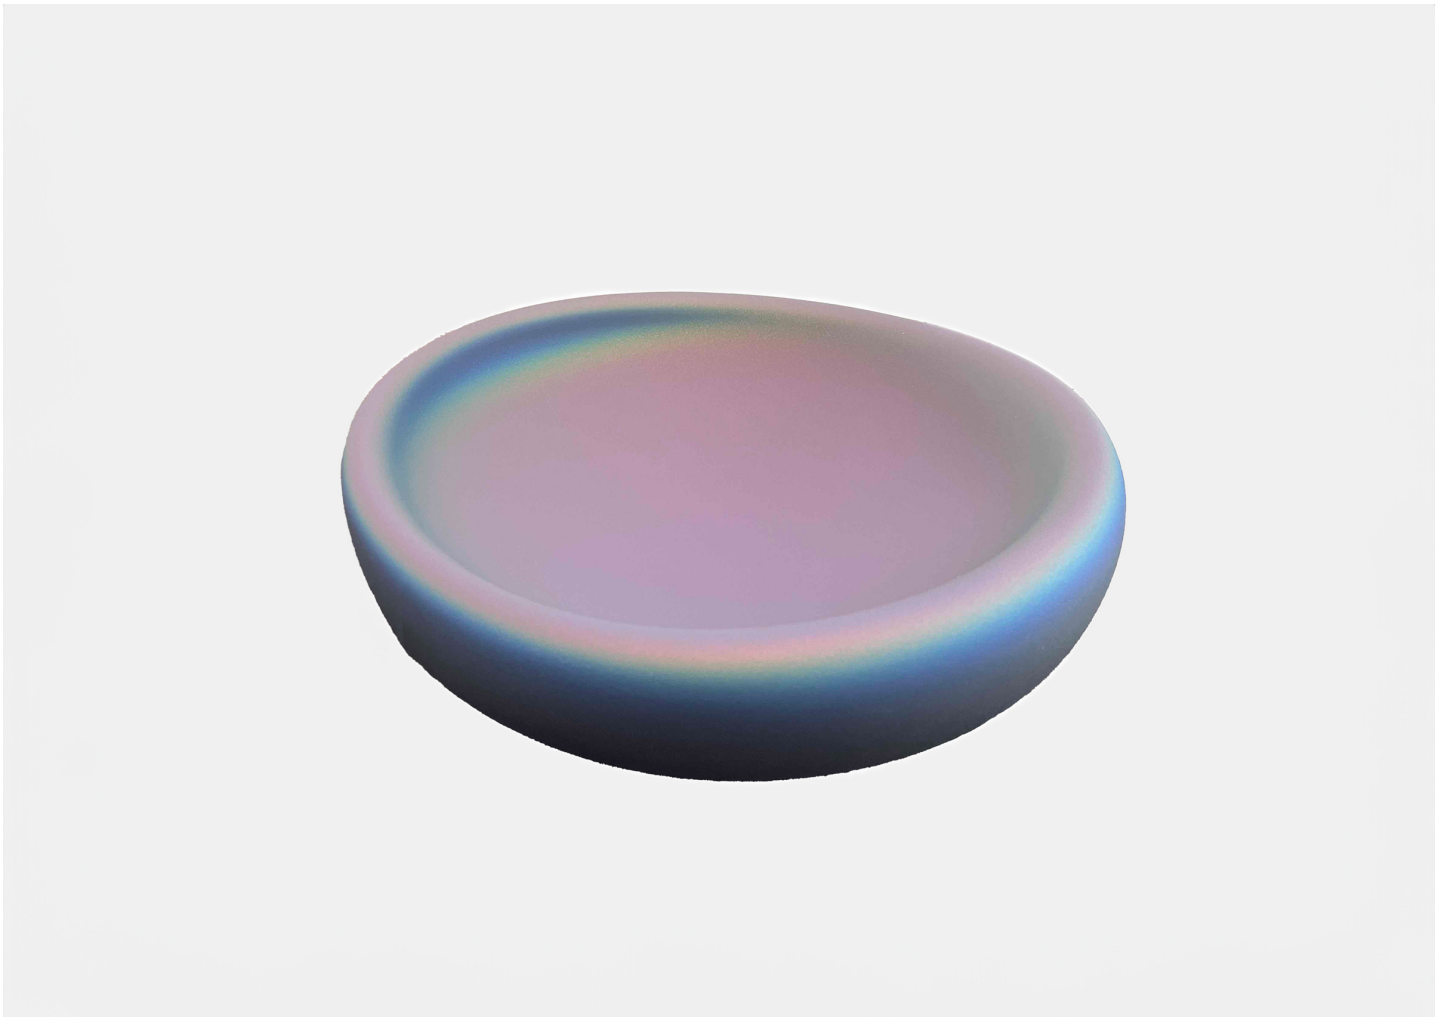

# IBE 2316

KATHERINE GRAY

DESIGNER  
Katherine Gray

ORIGIN  
United States

PRODUCTION  
One of a Kind

DATE  
2023

MATERIALS  
Iridescent finish on clear sand blasted and etched hand blown glass.

DIMENSIONS  
L 12.5" x W 11.5" x H 4.5"