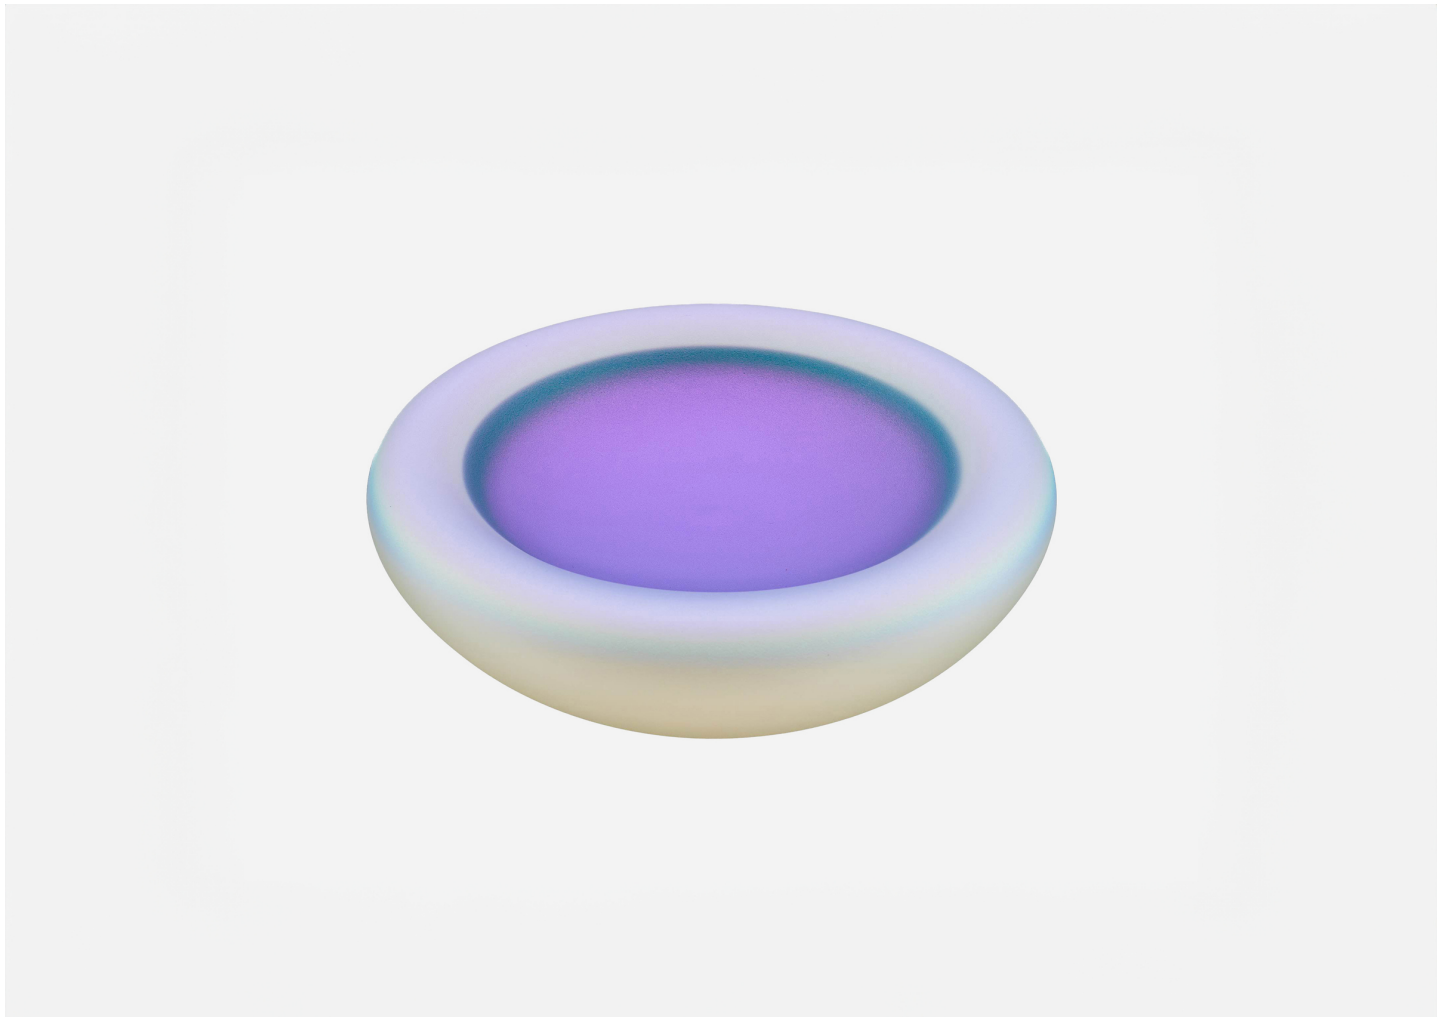

IRIDESCENT INCALMO ENTITY 2315

KATHERINE GRAY

DESIGNER
Katherine Gray

ORIGIN
United States

PRODUCTION
One of a Kind

DATE
2023

MATERIALS
Iridescent finish on clear sand blasted and etched hand blown glass.

DIMENSIONS
Dia. 11.5" x H 4"