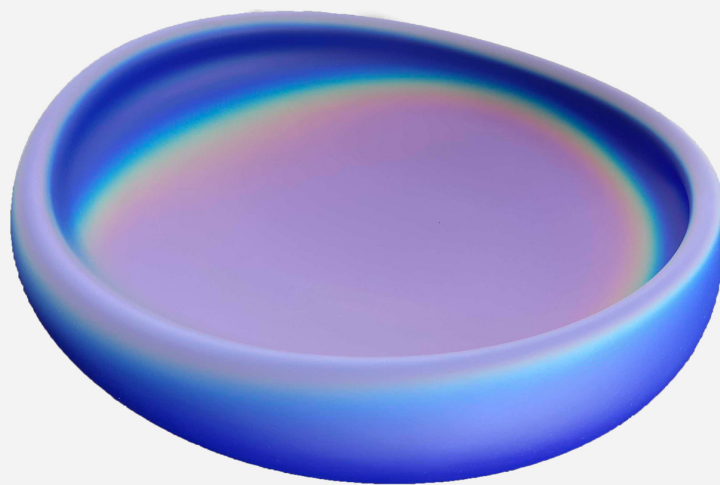

LAPIS IRIDESCENT SWOOPY BOWL 2216

KATHERINE GRAY

DESIGNER

Katherine Gray

ORIGIN

United States

PRODUCTION

One of a Kind

DATE

2022

MATERIALS

Iridescent finish on clear sand blasted and etched hand blown glass.

DIMENSIONS

L 11" x W 10.5" x H 5"