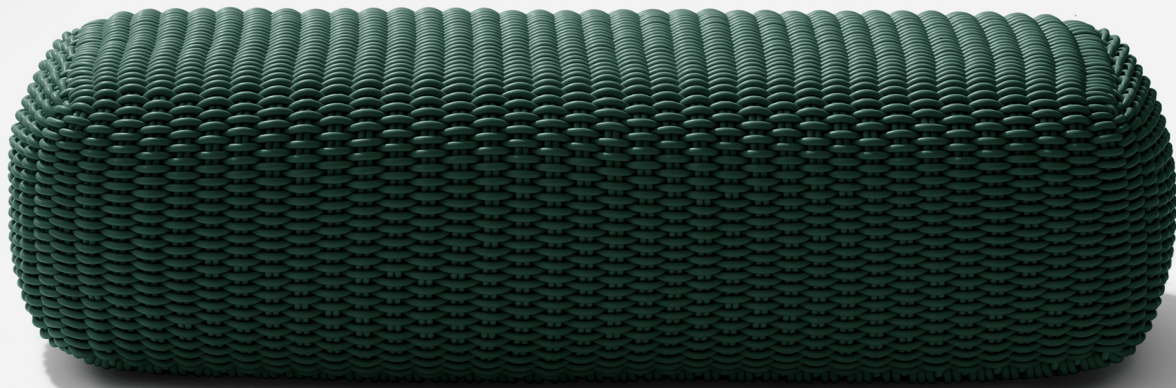

LARGE BENCH

SHORE STUDIOS

MANUFACTURER
Shore Studios

ORIGIN
United Kingdom

PRODUCTION
One of a Kind

DATE
2021

WEIGHT
53 lbs.

DISCLAIMER

Suitable for both indoor and outdoor use. Each gradient combination is the same, but they do manifest in unique ways from piece-to-piece, while sticking to the pattern's logic and overall visual effect. Each gradient set will be one-of-a-kind, which differentiates it from our more simplistic solid color and striped designs.

MATERIALS

1" Thick Bold Weave, High-Performance Silicone & Marine-Grade Foam.

DIMENSIONS

L 20" x W 60" x H 16"

CUSTOMIZABLE

Custom colors available, please inquire directly.