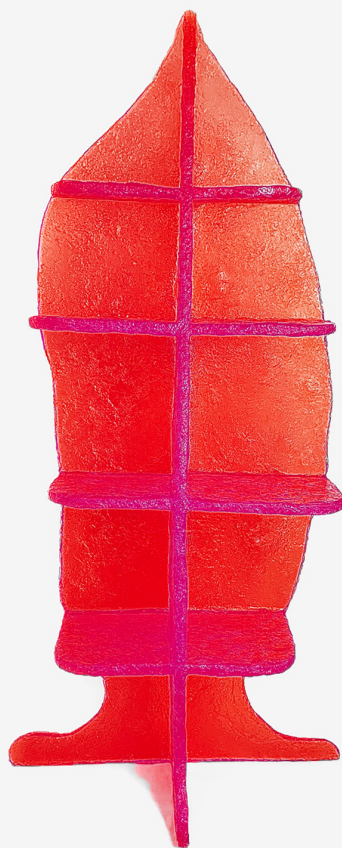

LEAF SHELF — PINK

GAETANO PESCE

DESIGNER

Gaetano Pesce

DATE

2022

MATERIALS

Hard Resin.

DIMENSIONS

L 38.5" x W 16.75" x H 84"