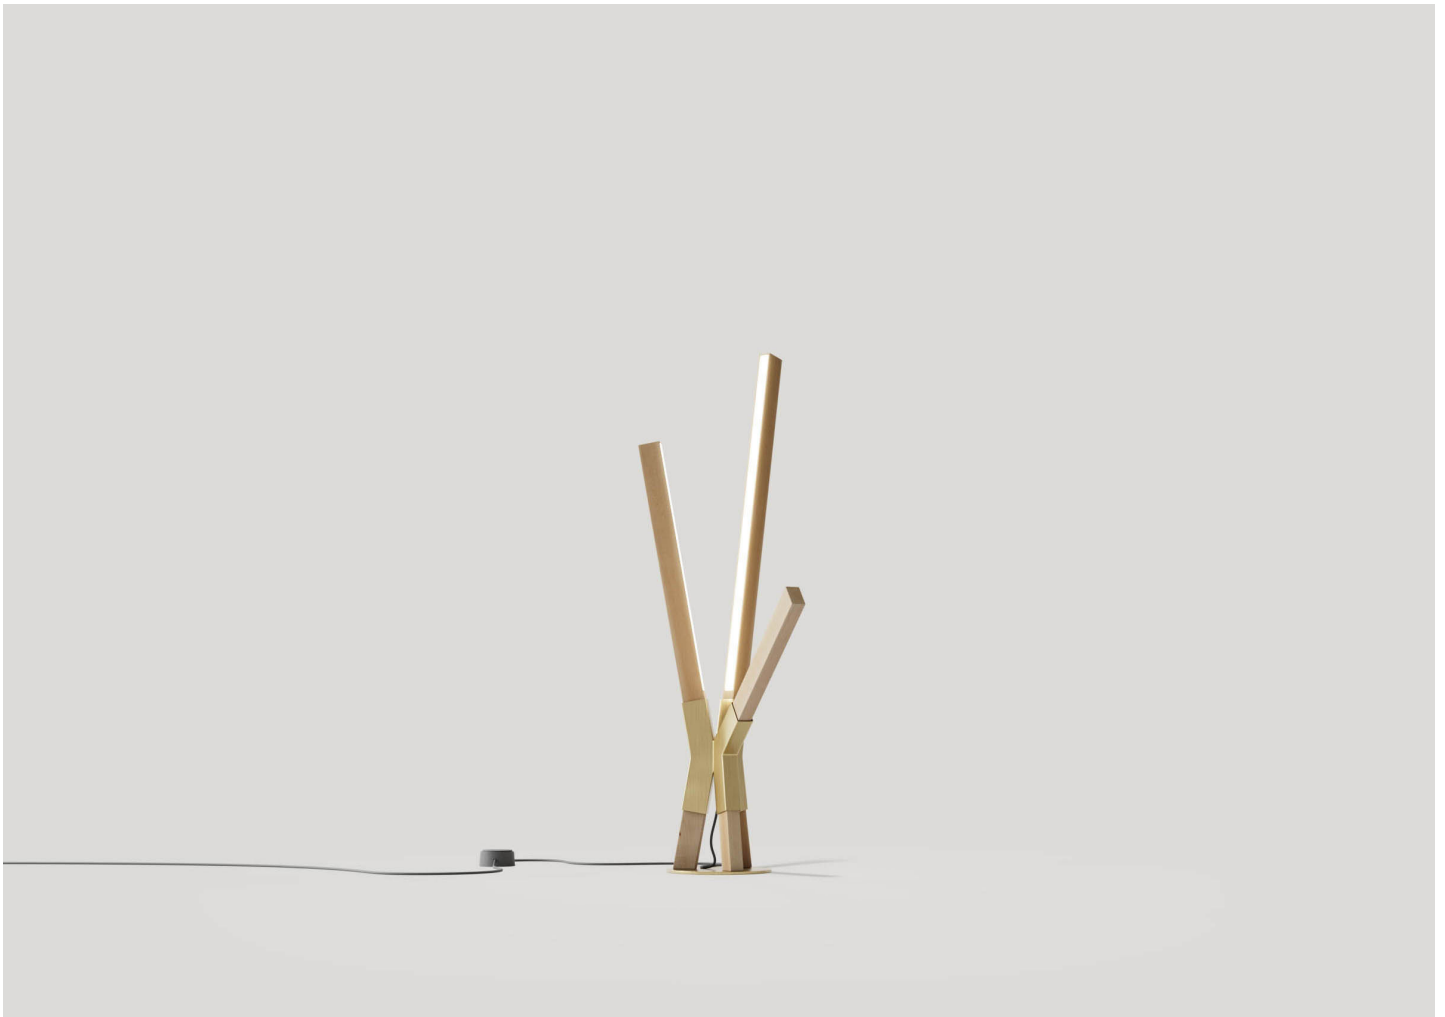

LITTLE BANG

STICKBULB

DESIGNER
Stickbulb

ORIGIN
United States

PRODUCTION
Made to Order

DATE
2012

WEIGHT
11 lbs.

CERTIFICATIONS
UL, cUL, CE.

MATERIALS

Maple, American Walnut, or Ebonized Oak. Metal hardware available in a range of finish options.

DIMENSIONS

W 6" x D 15" x H 31"

ILLUMINATION

LED - 9W - 3000K - 266lm - 94 CRI.

Please inquire for other color temperatures.