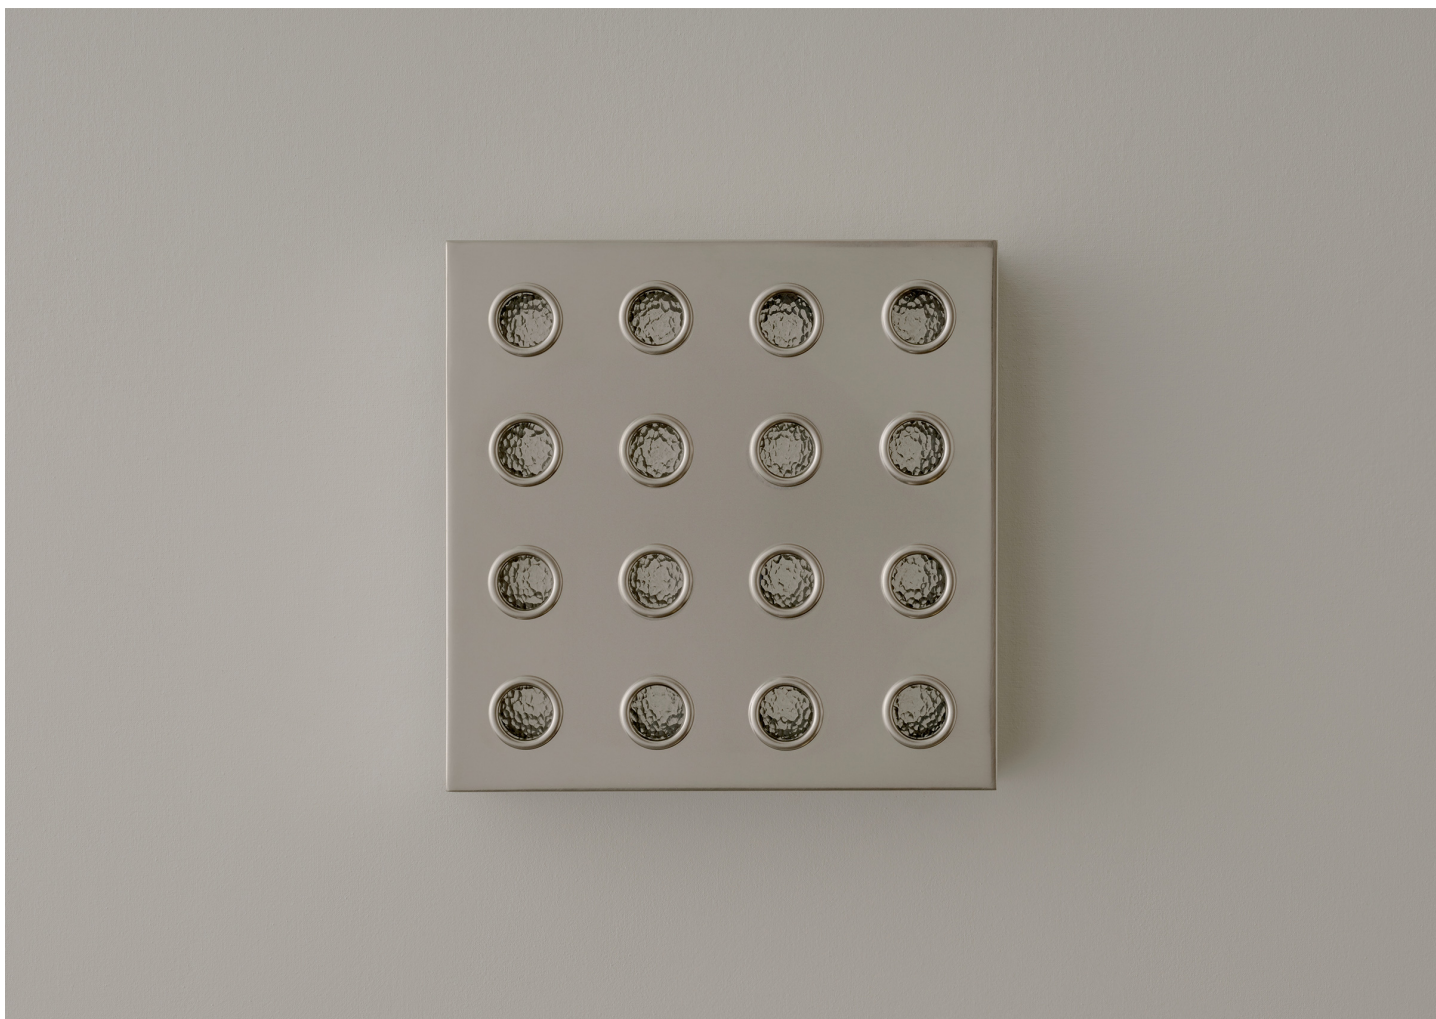

LUCKY  
VOLKER HAUG

MANUFACTURER  
Volker Haug

ORIGIN  
Australia

PRODUCTION  
Made to Order

DISCLAIMER  
Each hand finished brass surface is unique and variations may occur.

MATERIALS  
Brass, available in a range of finish options.

DIMENSIONS  
W 9.5" x D 2.75" x H 9.5"

ILLUMINATION  
120V/240V: 12V LED PCB - 14W - 2700K - 2000lm - Dimmable.