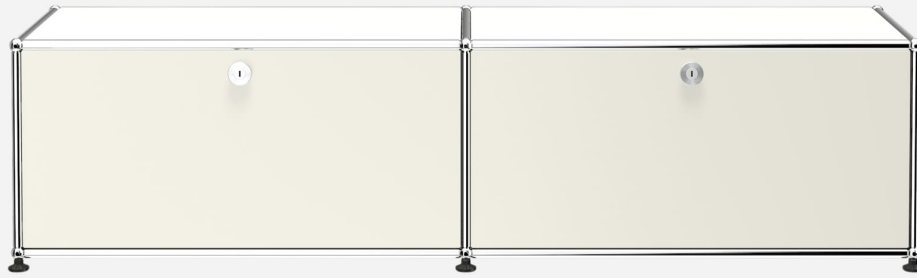

# MEDIA B218

USM

MANUFACTURER  
**USM**

ORIGIN  
**Switzerland**

PRODUCTION  
**Made to Order**

MATERIALS  
**Powder-Coated Steel Panels and Chromed Steel Frame.**

DIMENSIONS  
**W 60" x D 15" x H 17"**