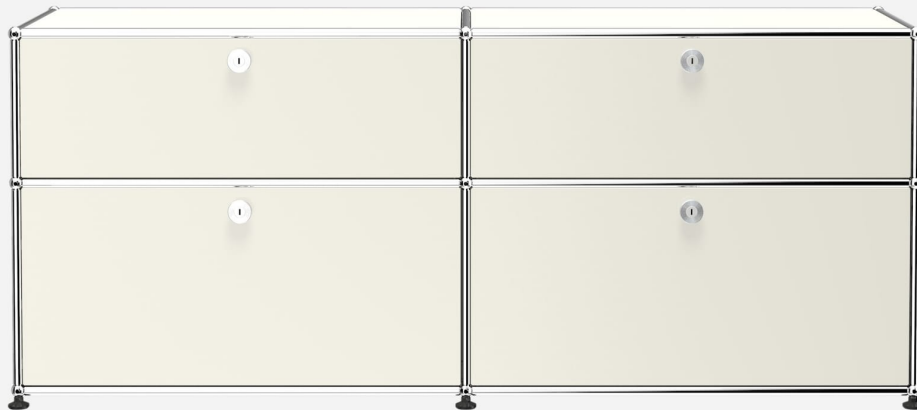

MID-CREDENZA D

USM

MANUFACTURER
USM

ORIGIN
Switzerland

PRODUCTION
Made to Order

MATERIALS
Powder-Coated Steel Panels and Chromed Steel Frame.

DIMENSIONS
W 60" x D 15" x H 26"