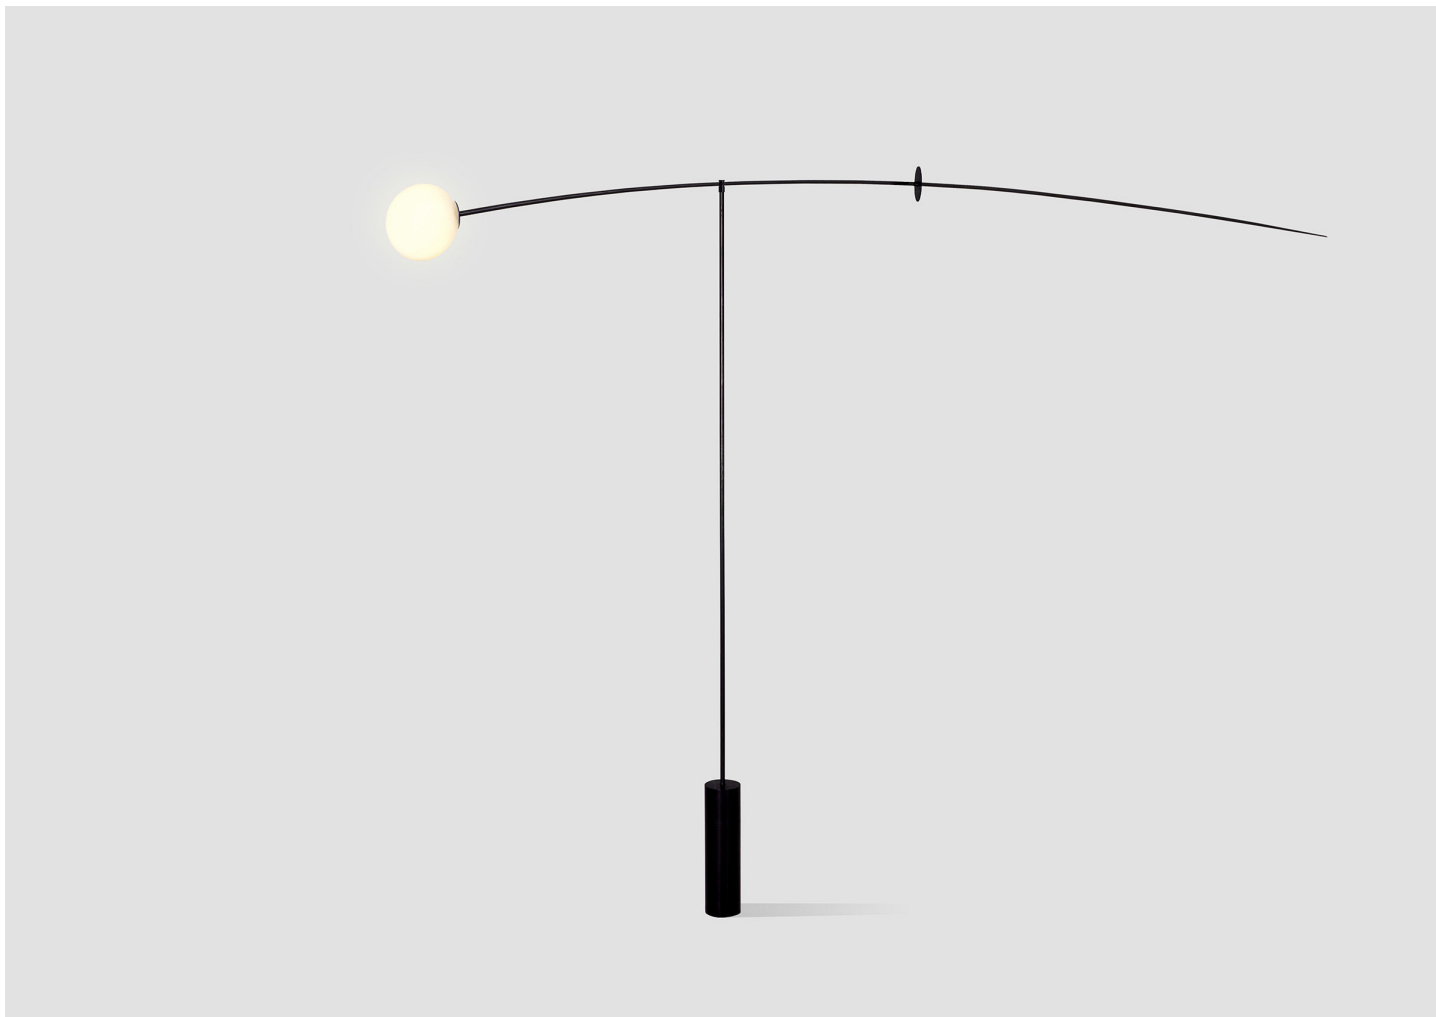

MOBILE FLOOR LAMP 5

MICHAEL ANASTASSIADES FOR STUDIO MICHAEL ANASTASSIADES

DESIGNER
Michael Anastassiades

MANUFACTURER
Studio Michael Anastassiades

ORIGIN
United Kingdom

PRODUCTION
Made to Order

WEIGHT
33 lbs.

CERTIFICATIONS
CE.

MATERIALS
Black Patinated Brass. Mouth-blown Opaline spheres.

DIMENSIONS
Fixture: L 90.55" x H 70.15"
Globe: Dia. 5.91"
Cord: L 98"

CARE
Clean the fixture with white cotton gloves and a damp cloth. Wipe the glass spheres gently, let them dry before reattaching, and be sure to unplug the fixture before cleaning.

ILLUMINATION
Integrated LED - 9 Watts - 800 Lumens - 2700 Kelvin.