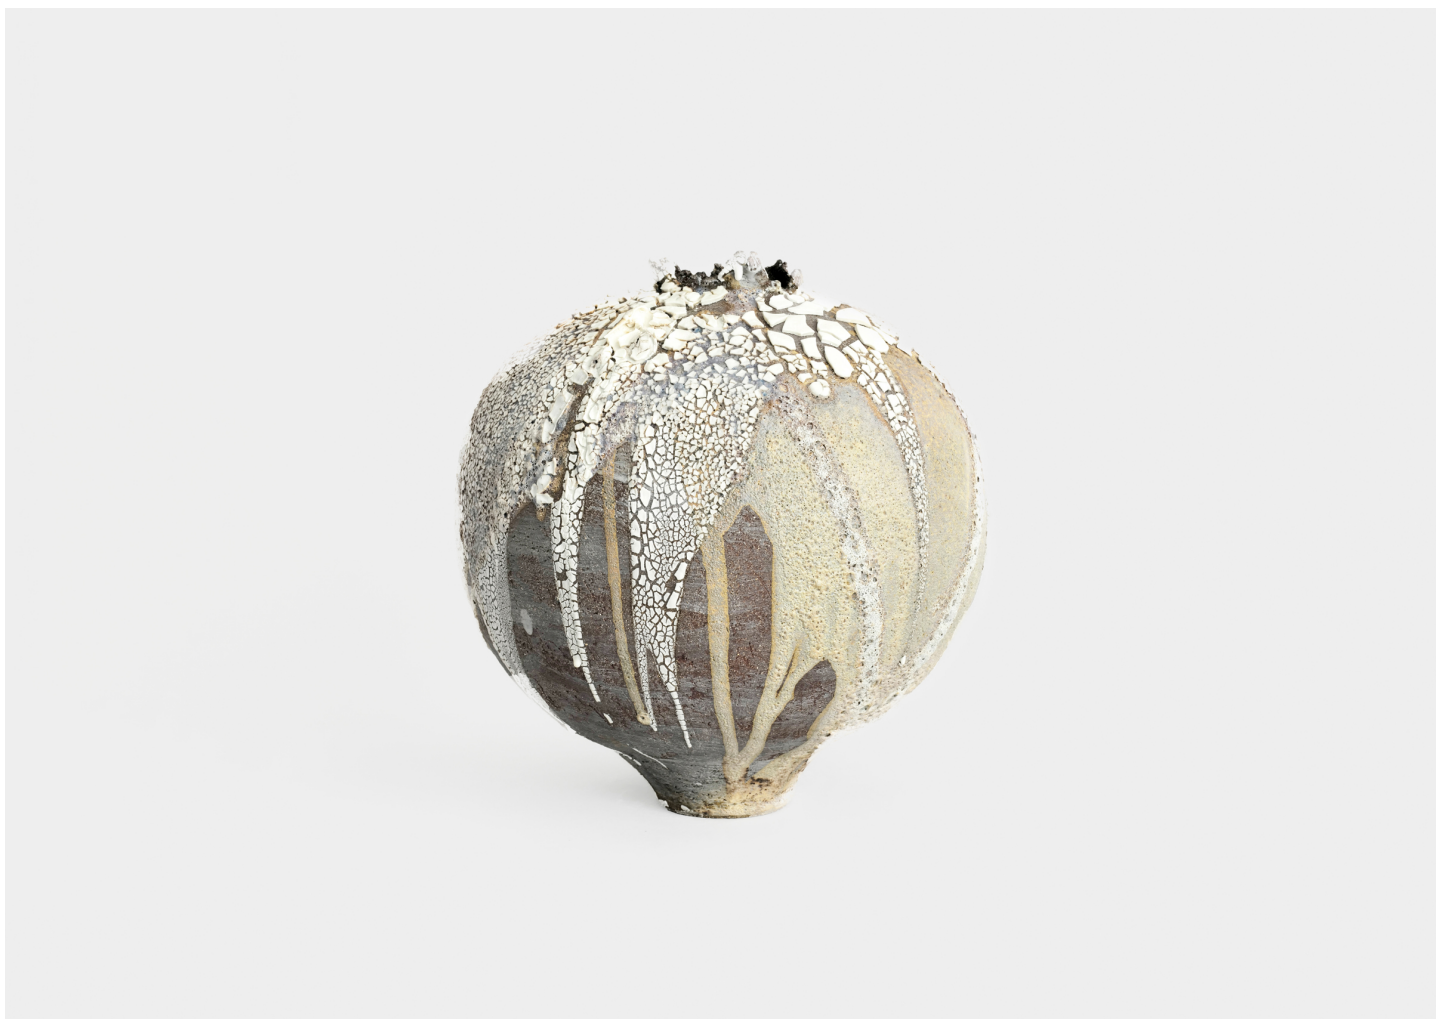

MOON JAR NO. 25, 2022

JANE YANG-D'HAENE

DESIGNER
Jane Yang-D'Haene

ORIGIN
United States

PRODUCTION
One of a Kind

DATE
2022

MATERIALS
Stoneware & Glaze.

DIMENSIONS
Dia. 10" x H 11"