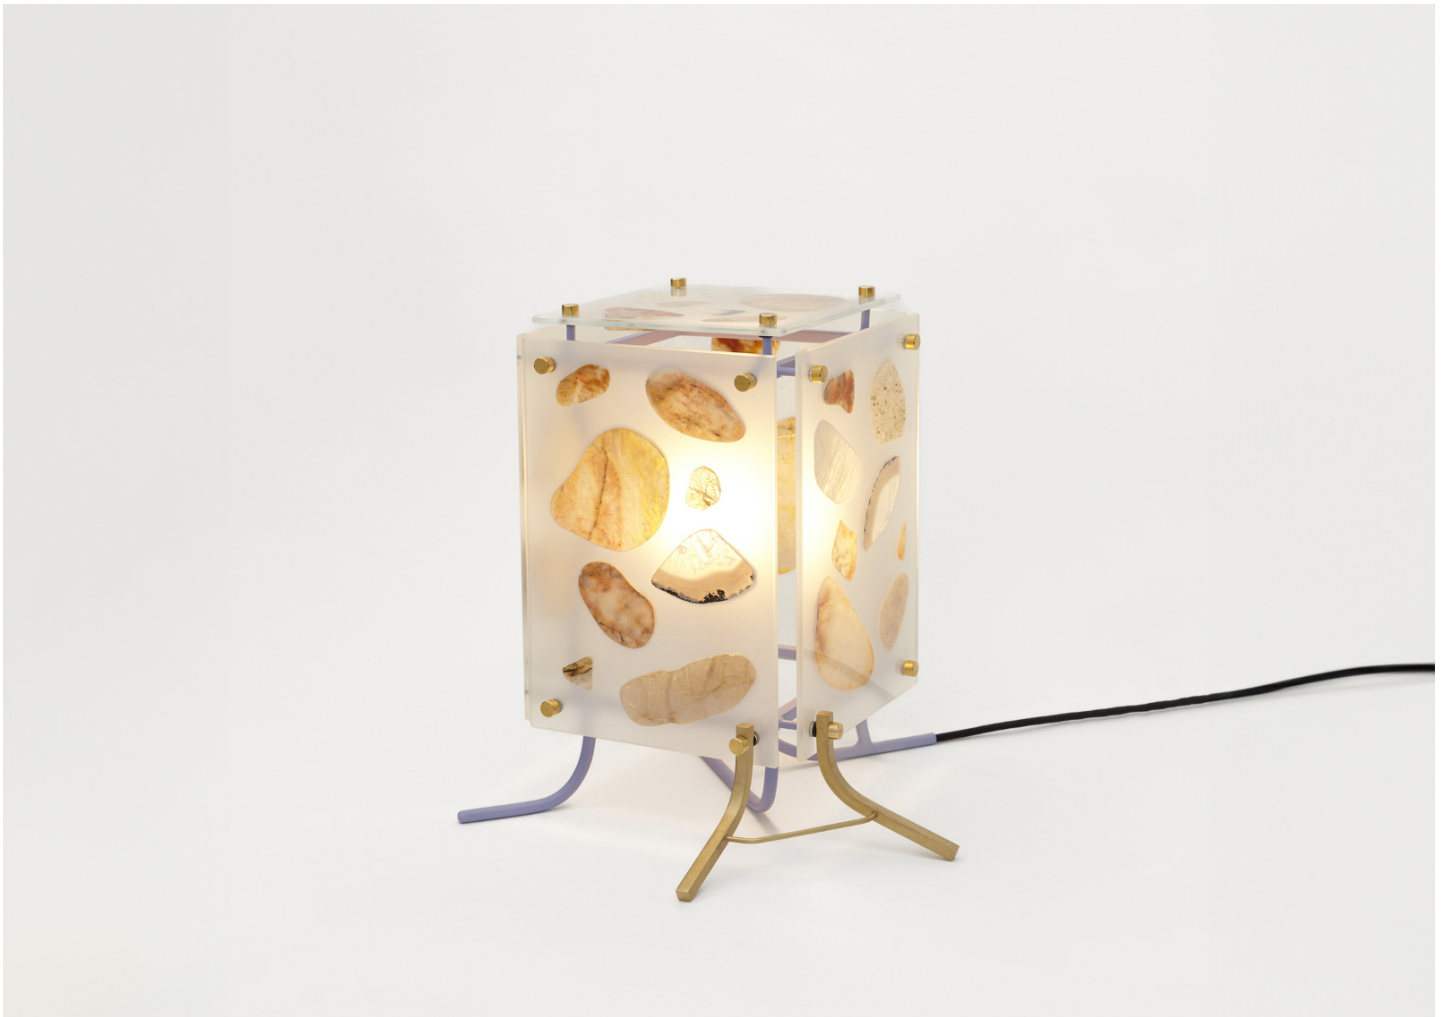

# MOON PEARL TABLE LIGHT 2, 2023

CHEN CHEN & KAI WILLIAMS

DESIGNER  
Chen Chen & Kai Williams

ORIGIN  
United States

PRODUCTION  
One of a Kind

DATE  
2023

MATERIALS  
Frosted Glass, Painted Steel Frame, Brass Nuts.

DIMENSIONS  
L 9.5" x W 9.5" x H 15.25"

ILLUMINATION  
Standard E26 base. 2.5W LED / 25W equivalent Globe Bulb.