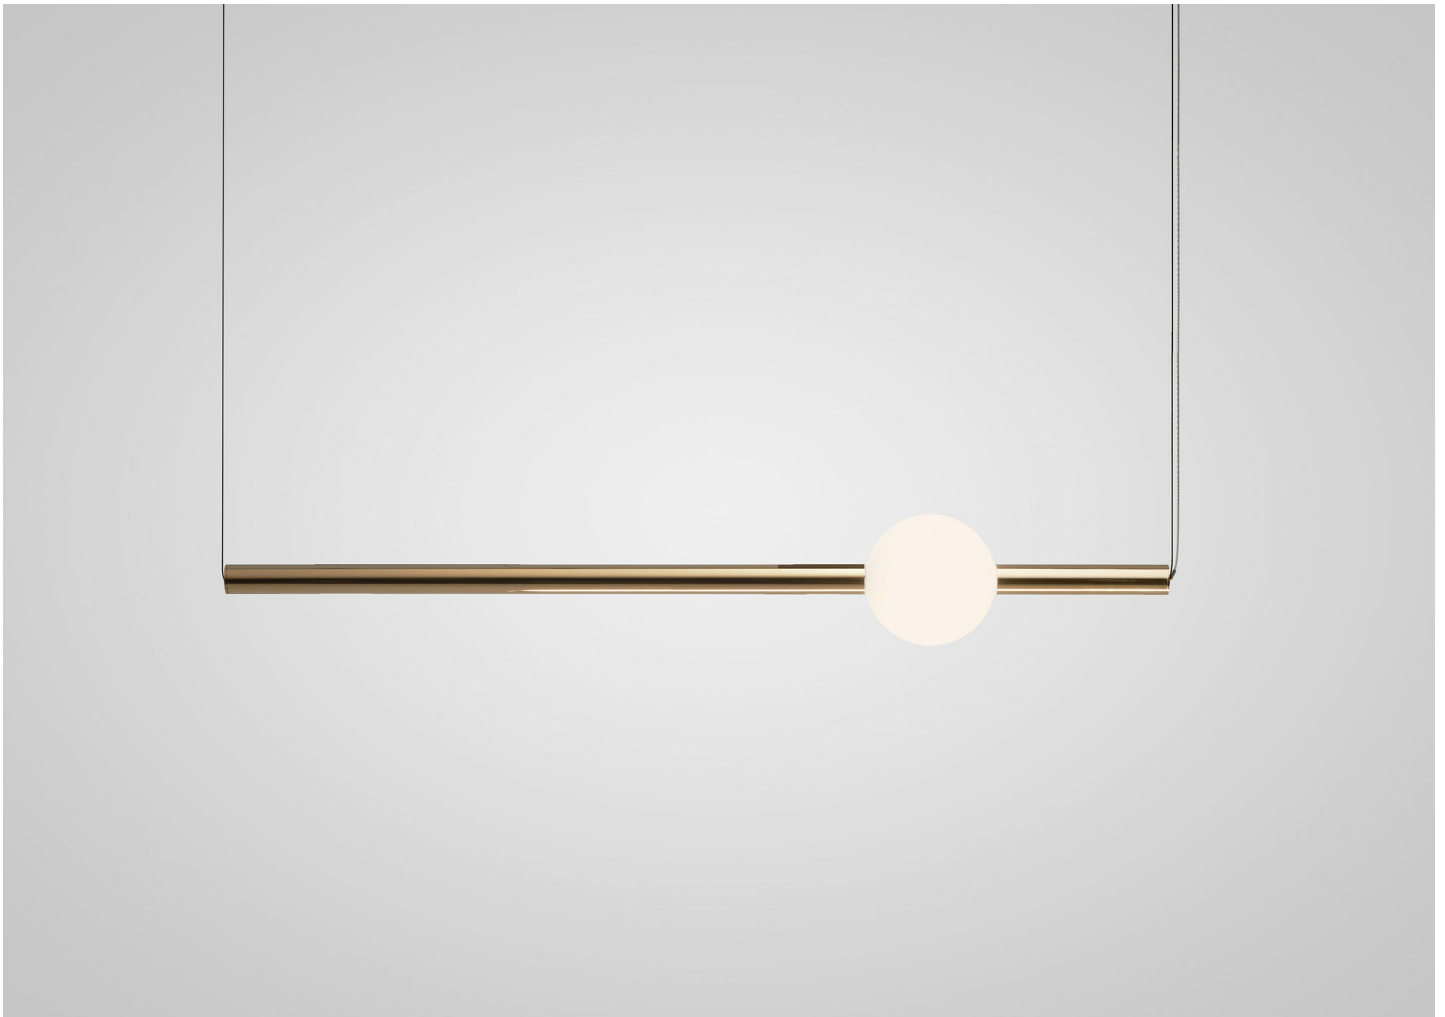

ORION GLOBE LIGHT

LEE BROOM

MANUFACTURER
Lee Broom

ORIGIN
United Kingdom

PRODUCTION
Made to Order

DATE
2018

WEIGHT
5.3 lbs.

CERTIFICATIONS
CE, CB.

DISCLAIMER
Supplied with separate Transformer.

MATERIALS
Opal Acrylic, Steel.

DIMENSIONS
Canopy: Dia. 1.6" x H .6"
Fixture: L 34.8" x W 5.1"
Overall Height: Adjustable up to 123.8"

ILLUMINATION
13.9W, 2700K, 1069LM.

SUSPENSION
A 118" site-adjustable cord is included with purchase.