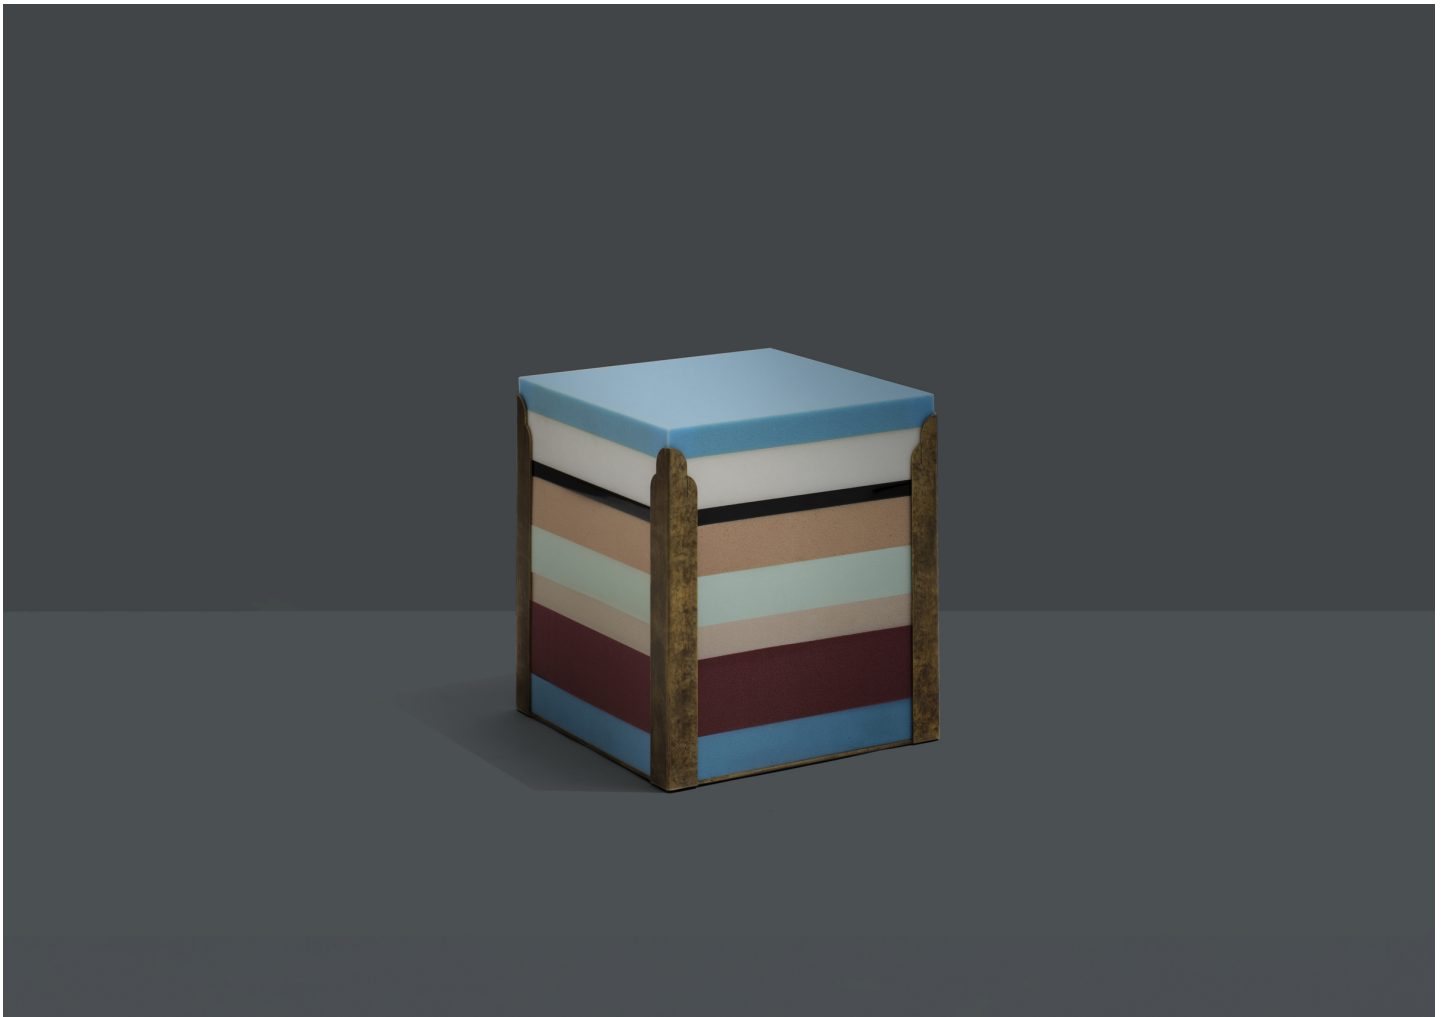

PALETTE

DIMOREMILANO

DESIGNER
Dimoremilano

ORIGIN
Italy

PRODUCTION
Made to Order

DATE
2017

WEIGHT
28.7 lbs.

MATERIALS
Oxidized Brass, Lacquered Glossy Wood, Upholstery.

DIMENSIONS
W 15.9" x D 15.9" x H 16.9"