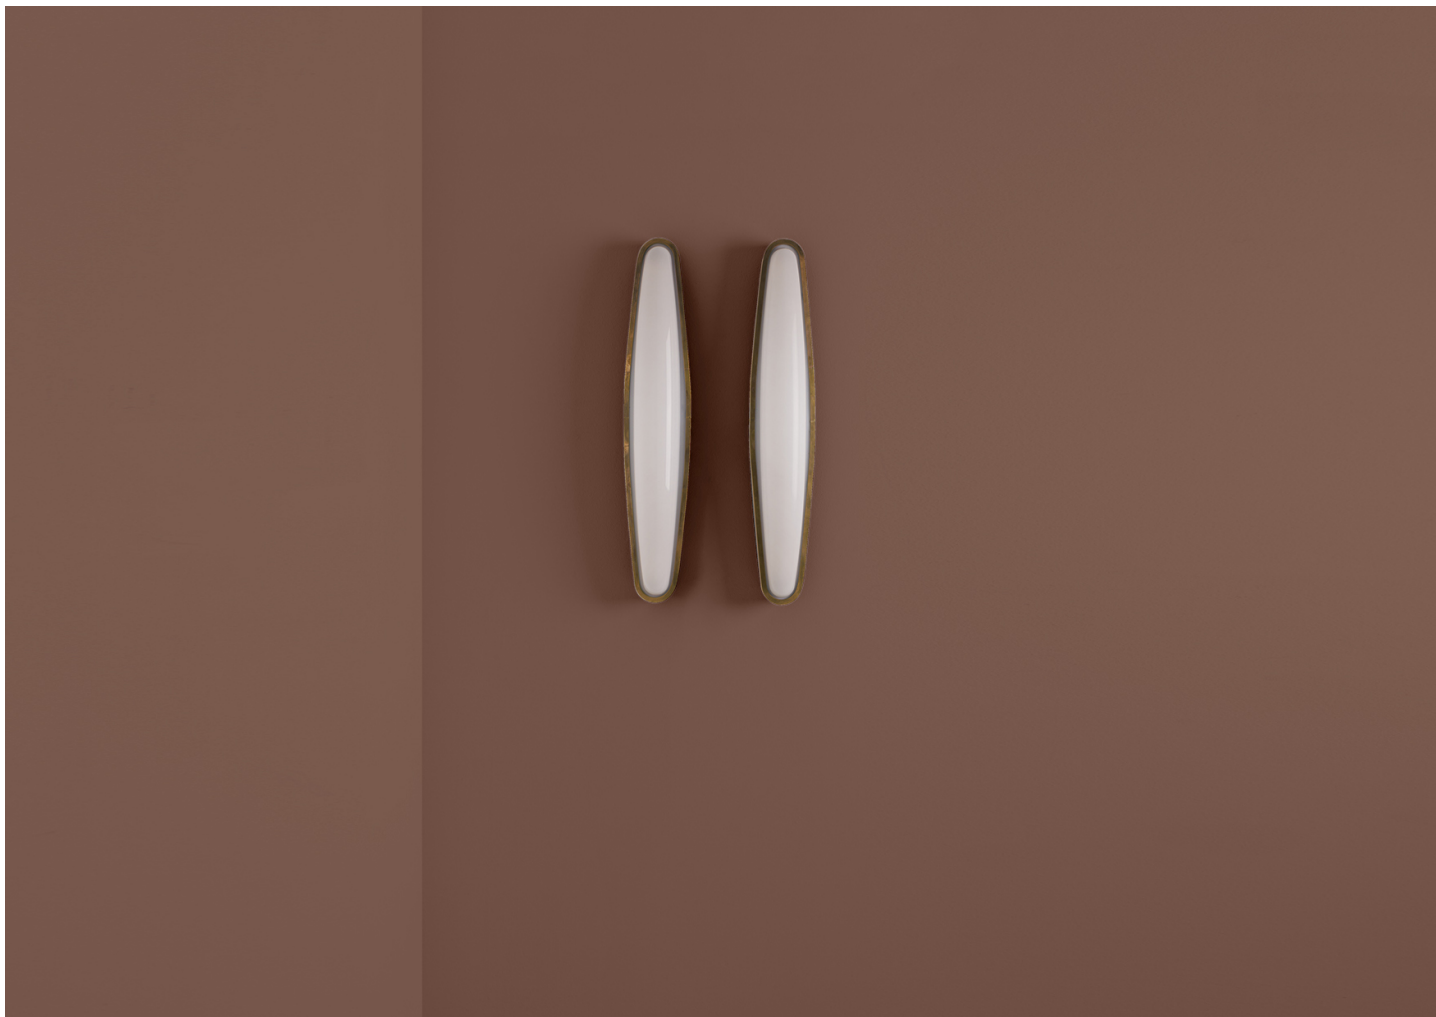

PAMPLONA

DIMOREMILANO

DESIGNER
Dimoremilano

ORIGIN
Italy

PRODUCTION
Made to Order

DATE
2015

WEIGHT
7.7 lbs.

MATERIALS

Brushed Brass, Matte Black Painted Metal, Opal Perspex.

DIMENSIONS

W 4.7" x D 5.1" x H 27.6"

CUSTOMIZABLE

Also available as an outdoor fixture, please inquire directly for more information.

ILLUMINATION

Strip-LED, 10W, dimmable (only for internal use), not dimmable IP 65 (only for external use).