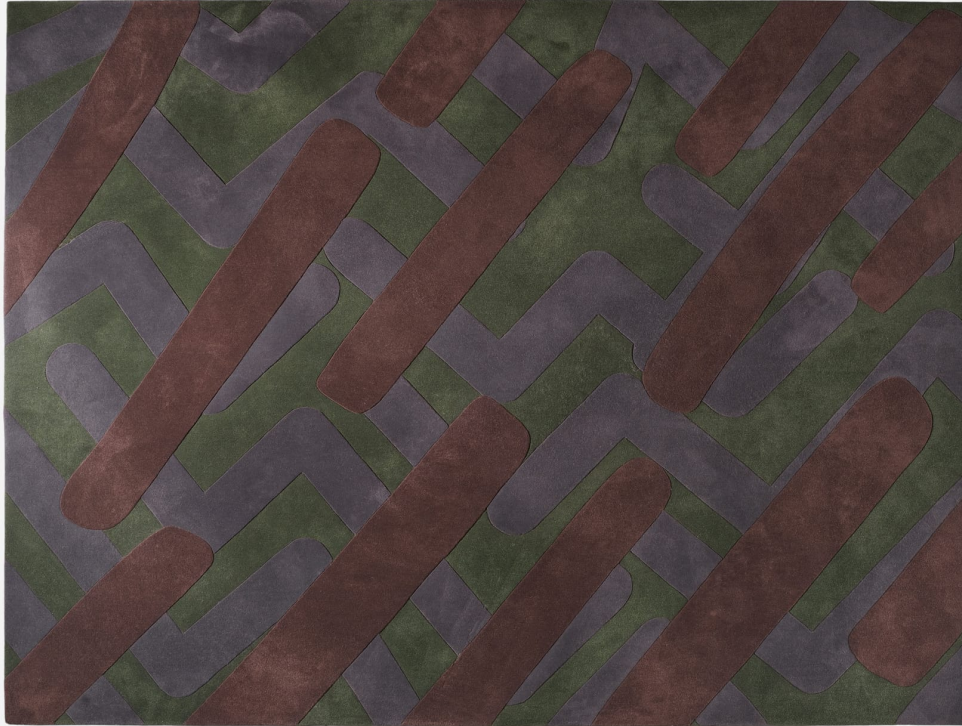

PATINA RUG

REBECCA MOSES FOR NILUFAR

DESIGNER
Rebecca Moses

MANUFACTURER
Nilufar

ORIGIN
Italy

PRODUCTION
Made to Order

DATE
2023

MATERIALS
Hand-tufted 100% Wool.

DIMENSIONS
Standard: L 118.1" x W 78.7"
Large: L 157.5" x W 118.1"