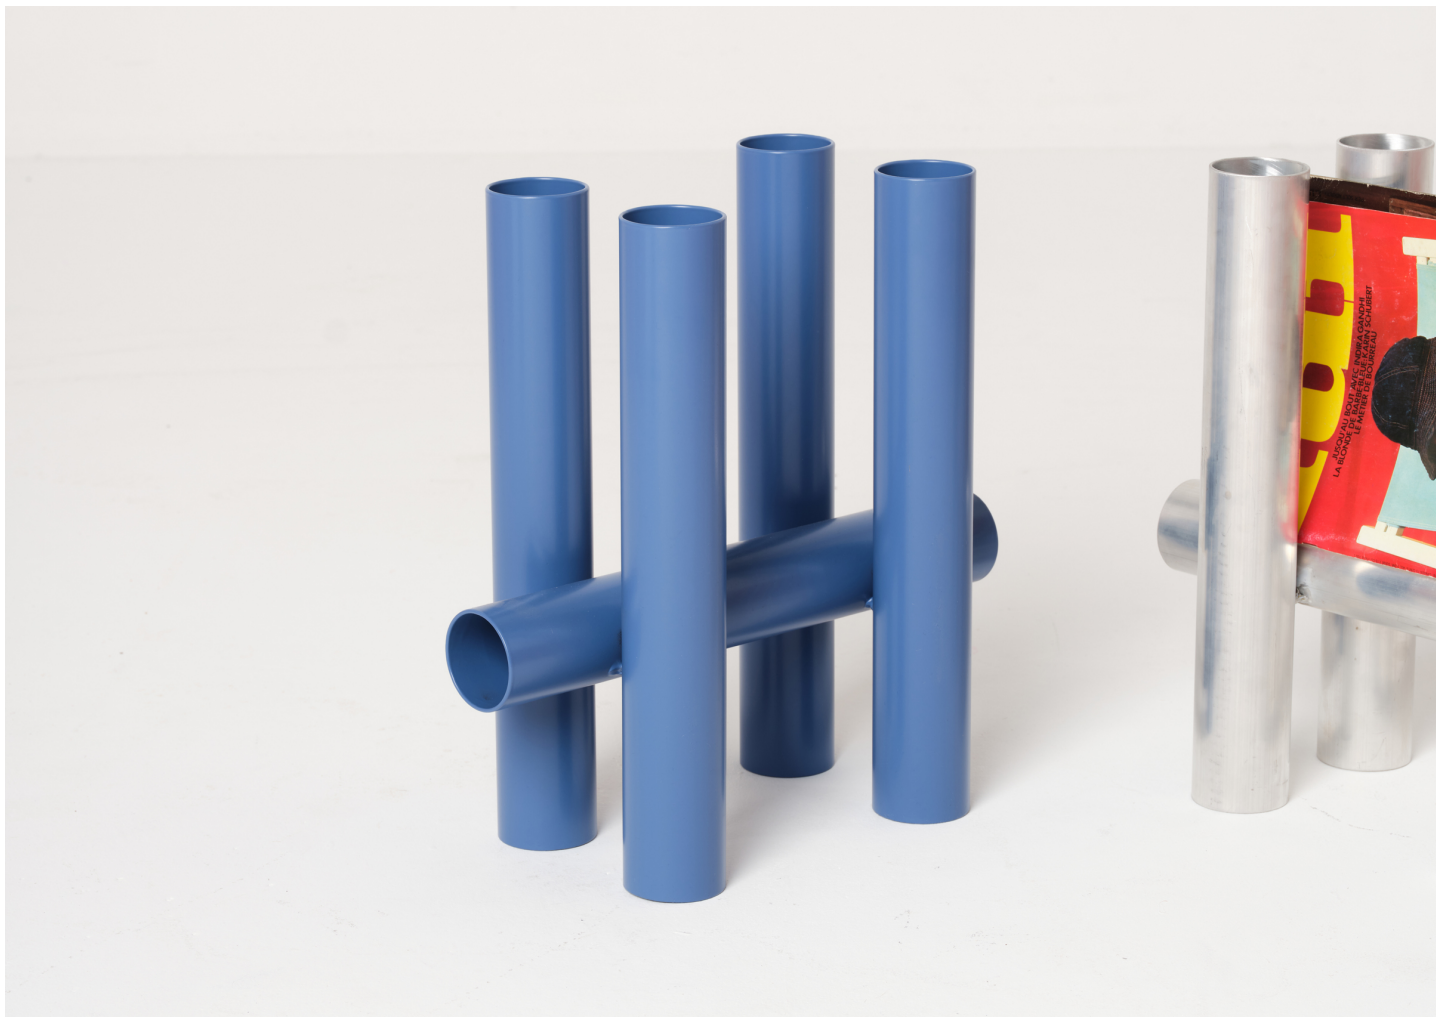

# PORTE REVUES TUBES

AXEL CHAY

DESIGNER  
Axel Chay

ORIGIN  
France

PRODUCTION  
Made to Order

DATE  
2024

WEIGHT  
6.6 lbs.

MATERIALS  
Aluminum.

DIMENSIONS  
L 15.7" x W 7" x H 15.7"