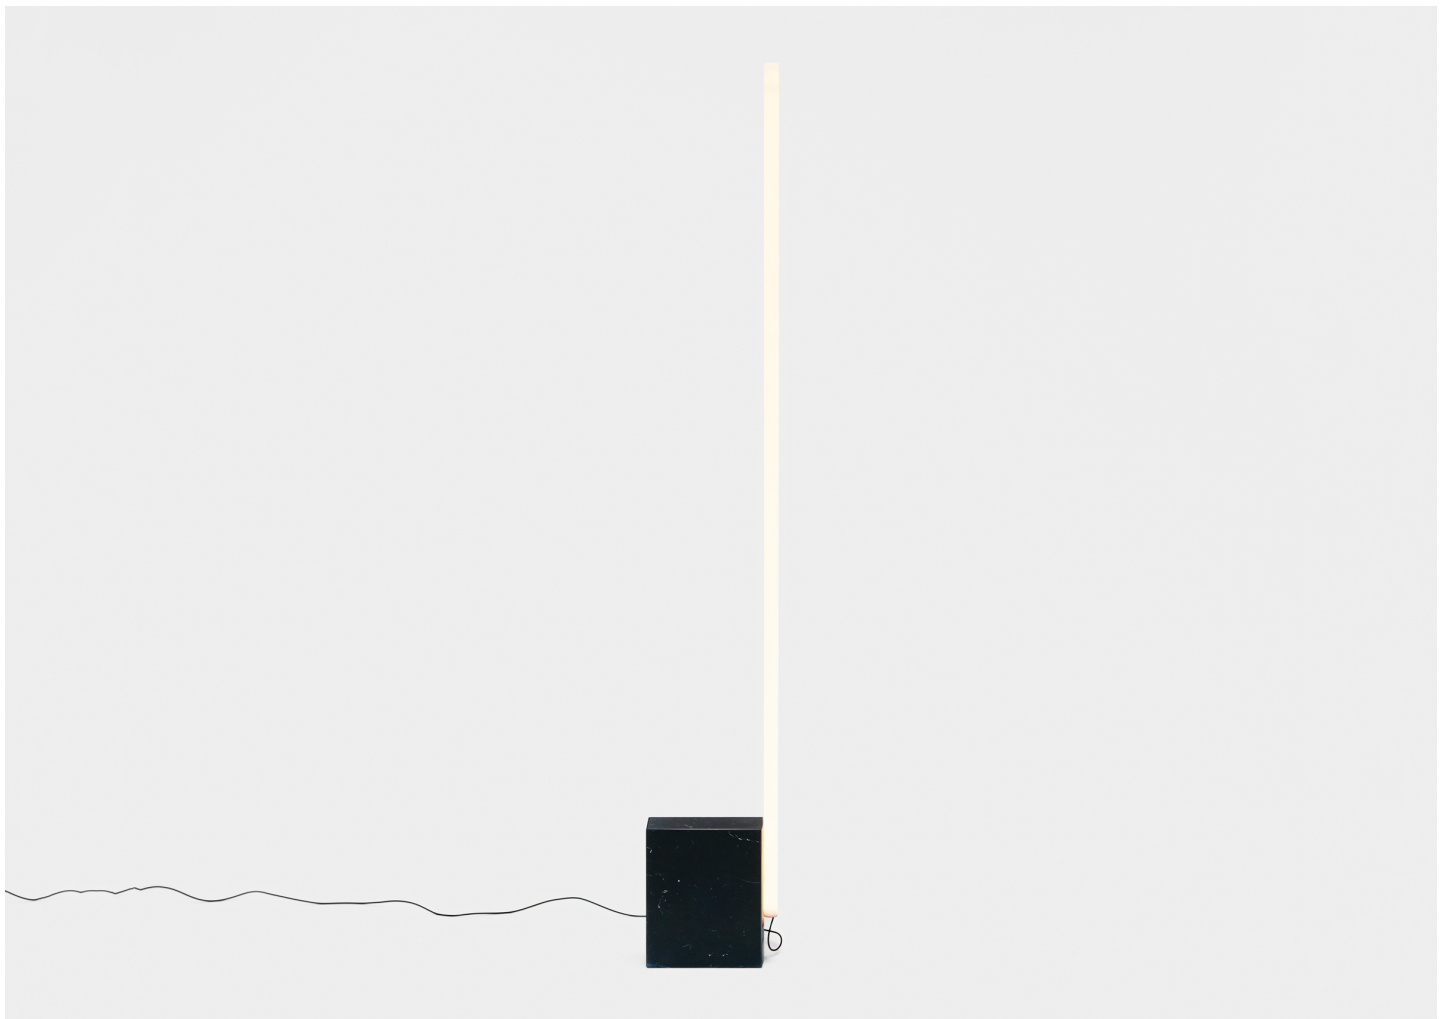

RELAY 1.6

MICHAEL ANASTASSIADES FOR STUDIO MICHAEL ANASTASSIADES

DESIGNER
Michael Anastassiades

MANUFACTURER
Studio Michael Anastassiades

ORIGIN
United Kingdom

PRODUCTION
Made to Order

DATE
2022

WEIGHT
33 lbs.

CERTIFICATIONS
CE.

DISCLAIMER
Provided with 2500mm cord set and dimmer switch. Casambi option available.

MATERIALS
White Statuary or Black Marquina Marble. Opaline Borosilicate Glass Tube.

DIMENSIONS
W 9.7" x H 66.7"
Cord: L 98"

ILLUMINATION
120V/240V: Integrated LED - 32 Watts - 1600mm Ø 28mm - 1400 Lumens - 2350 Kelvin. Dimmable.