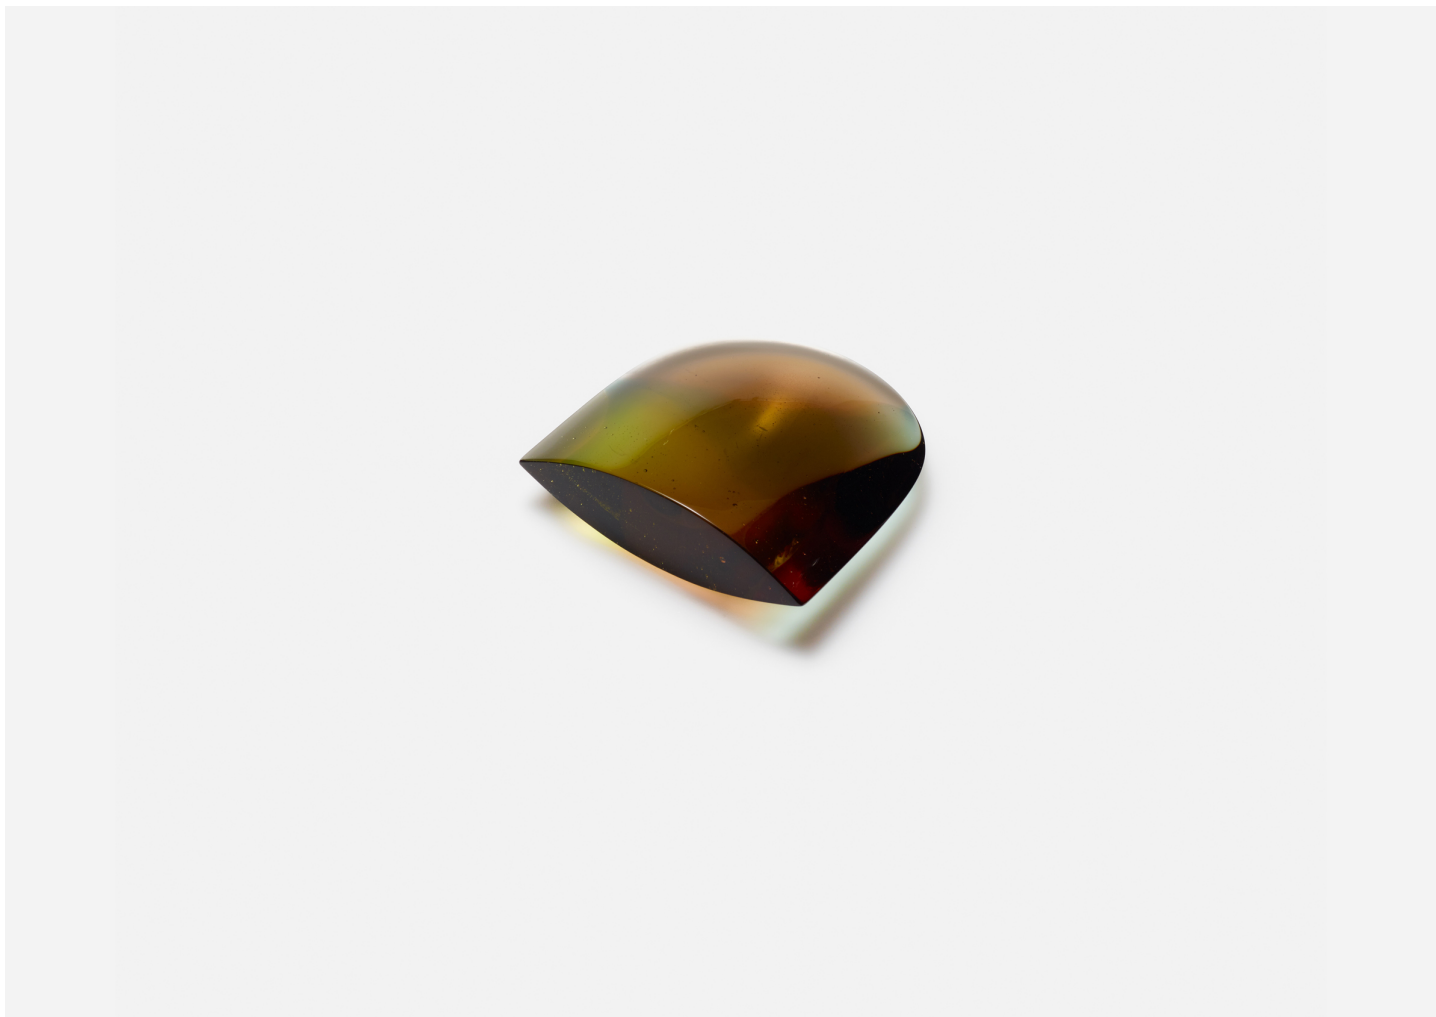

RHEUM

JOHN HOGAN

DESIGNER
John Hogan

ORIGIN
United States

PRODUCTION
One of a Kind

DATE
2023

MATERIALS
Cast & Cold Worked Glass.

DIMENSIONS
L 8" x W 2" x H 8"