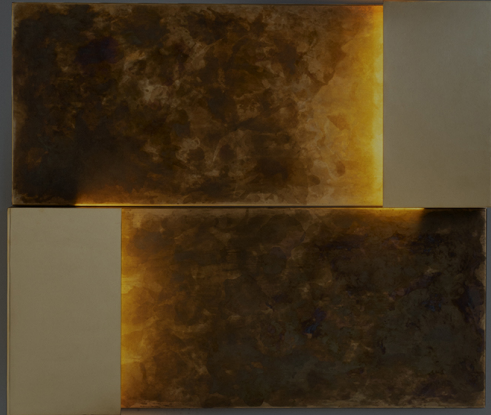

RIFLESSO

DIMOREMILANO

DESIGNER
Dimoremilano

ORIGIN
Italy

PRODUCTION
Made to Order

DATE
2006

WEIGHT
44 lbs.

MATERIALS
Oxidized Brass and Polished Brass structure, Opal Perspex lampshade.

DIMENSIONS
W 51.2" x D 4" x H 21.6"

ILLUMINATION
Strip LED, 15W.